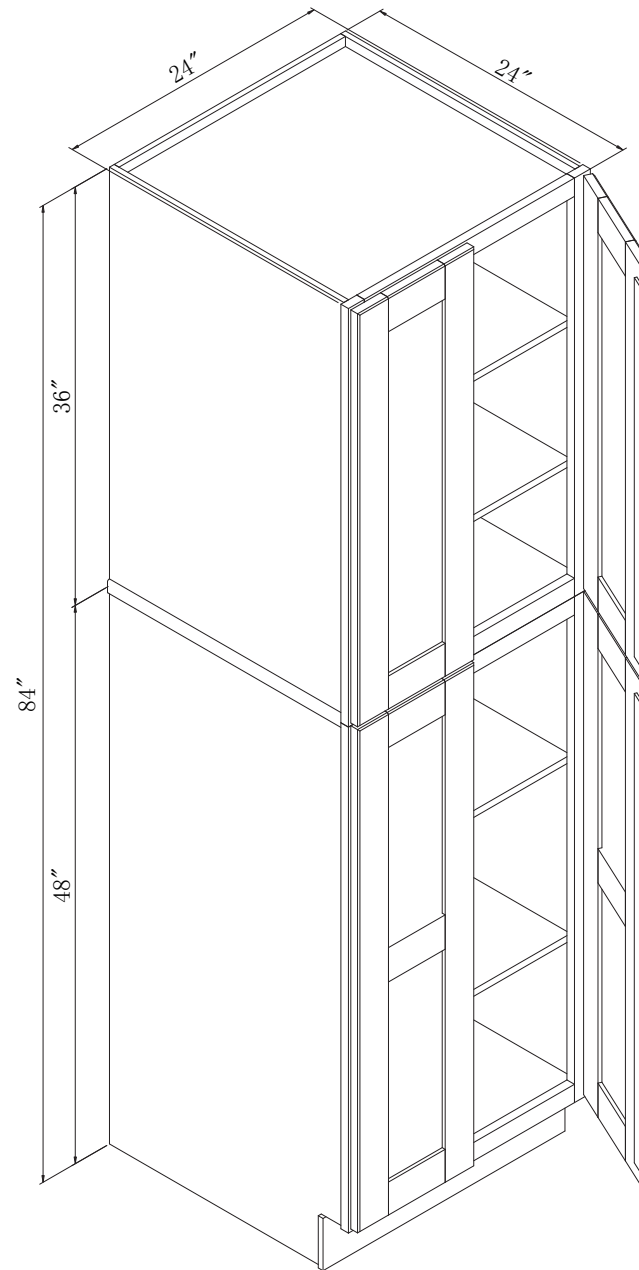

KITCHEN CABINET BASE

Product Number:

BTP2484

NOTE: No center stile. Batten is attached to door panel in lieu of a center stile.

www.sunnywood.biz