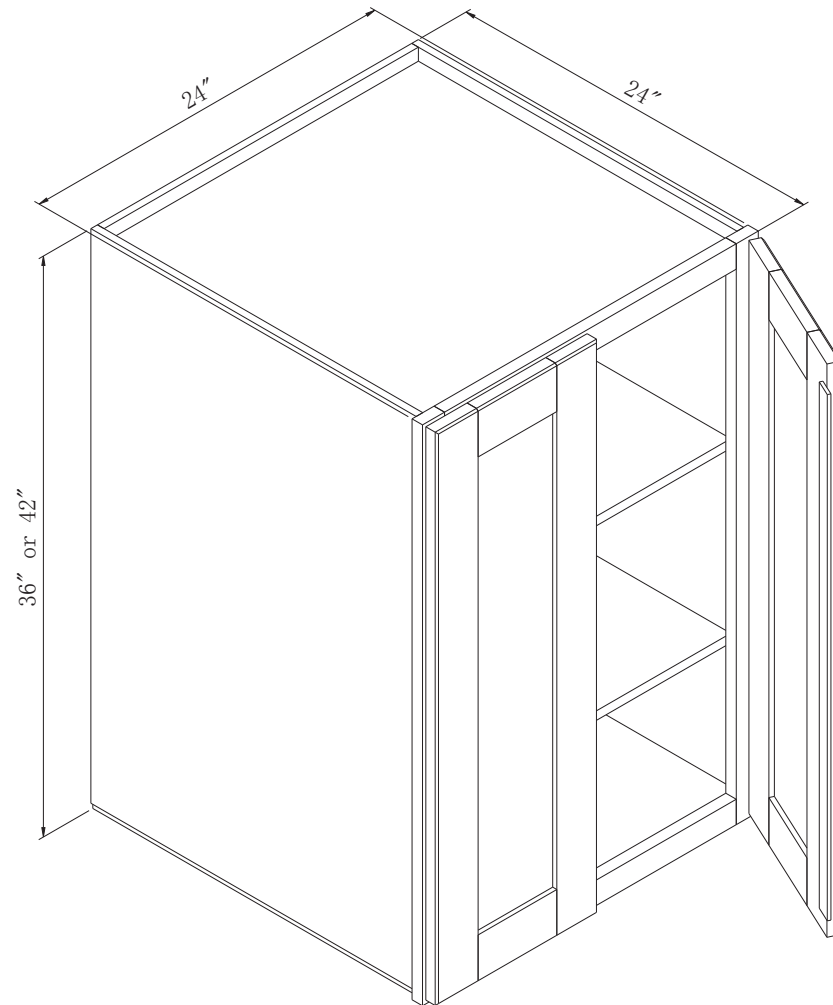

KITCHEN CABINET BASE

Product Number:

BTP2436T
BTP2442T

NOTE: No center stile. Batten is attached to door panel in lieu of a center stile.

www.sunnywood.biz