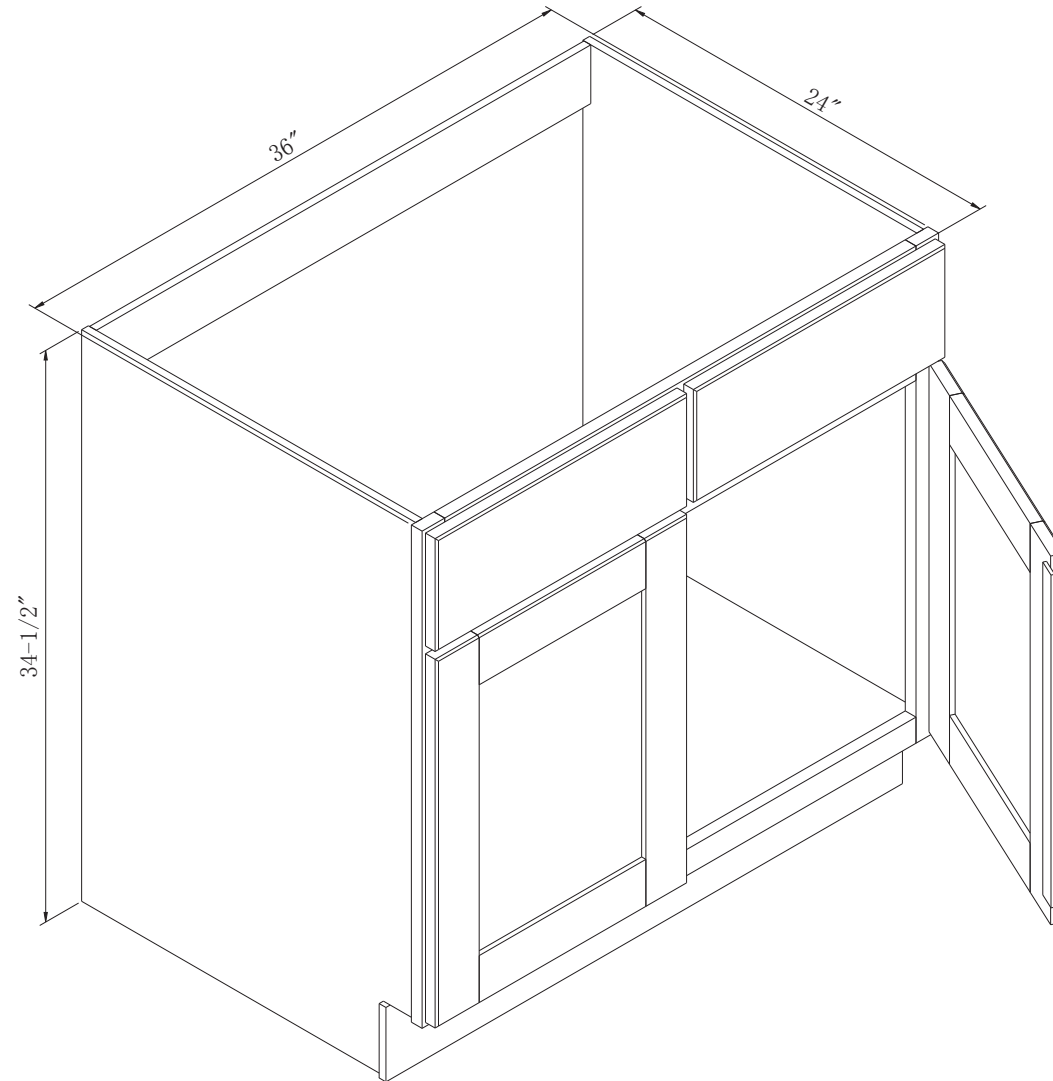

KITCHEN CABINET BASE

Product Number:

BTB36S

NOTE: No center stile. Batten is attached to door panel in lieu of a center stile.

www.sunnywood.biz