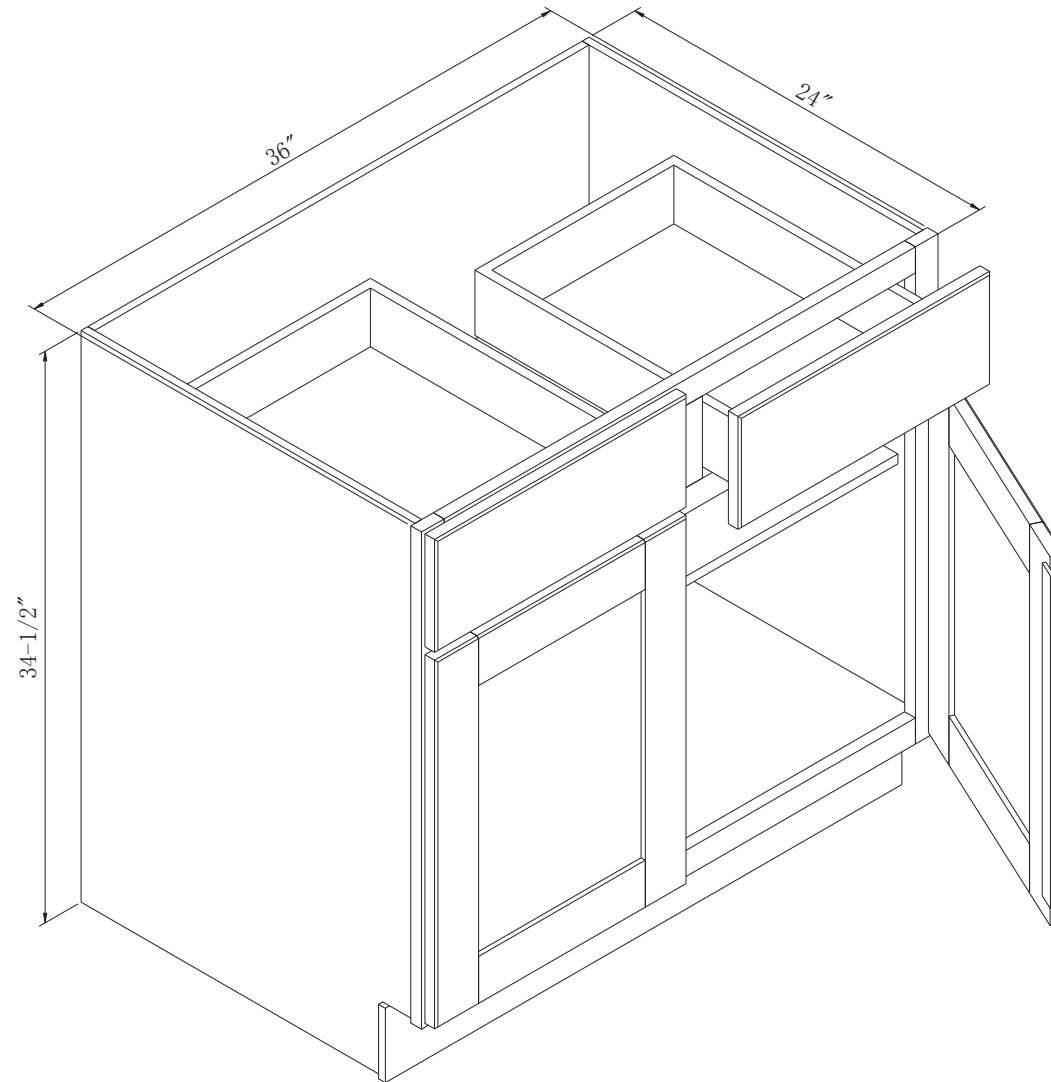

# KITCHEN CABINET BASE

Product Number:

BTB36

NOTE: No center stile. Batten is attached to door panel in lieu of a center stile.

[www.sunnywood.biz](http://www.sunnywood.biz)