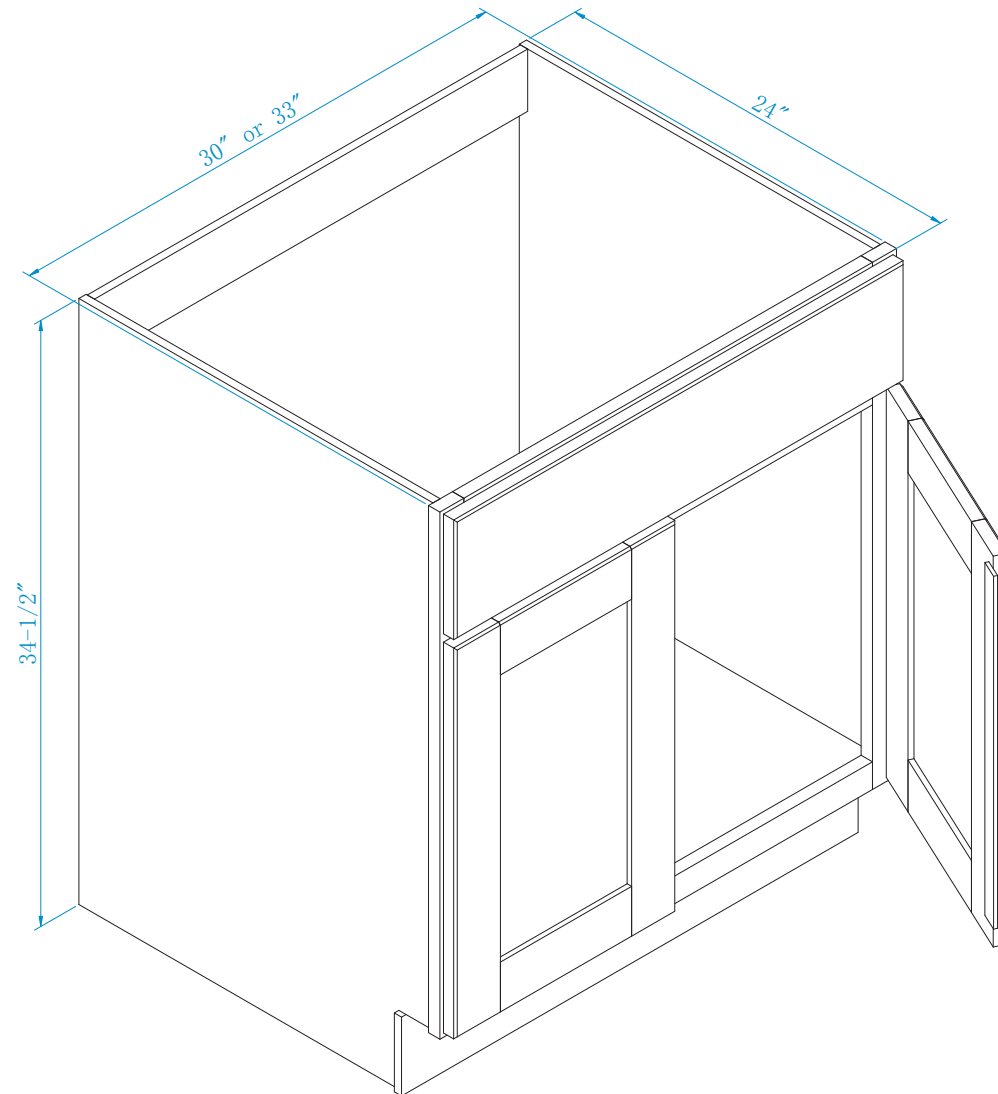

## KITCHEN CABINET BASE

Product Number:

SHB30S

SHB33S

GSB30S

GSB33S

NOTE: No center stile. Batten is attached to door panel in lieu of a center stile.

[www.sunnywood.biz](http://www.sunnywood.biz)