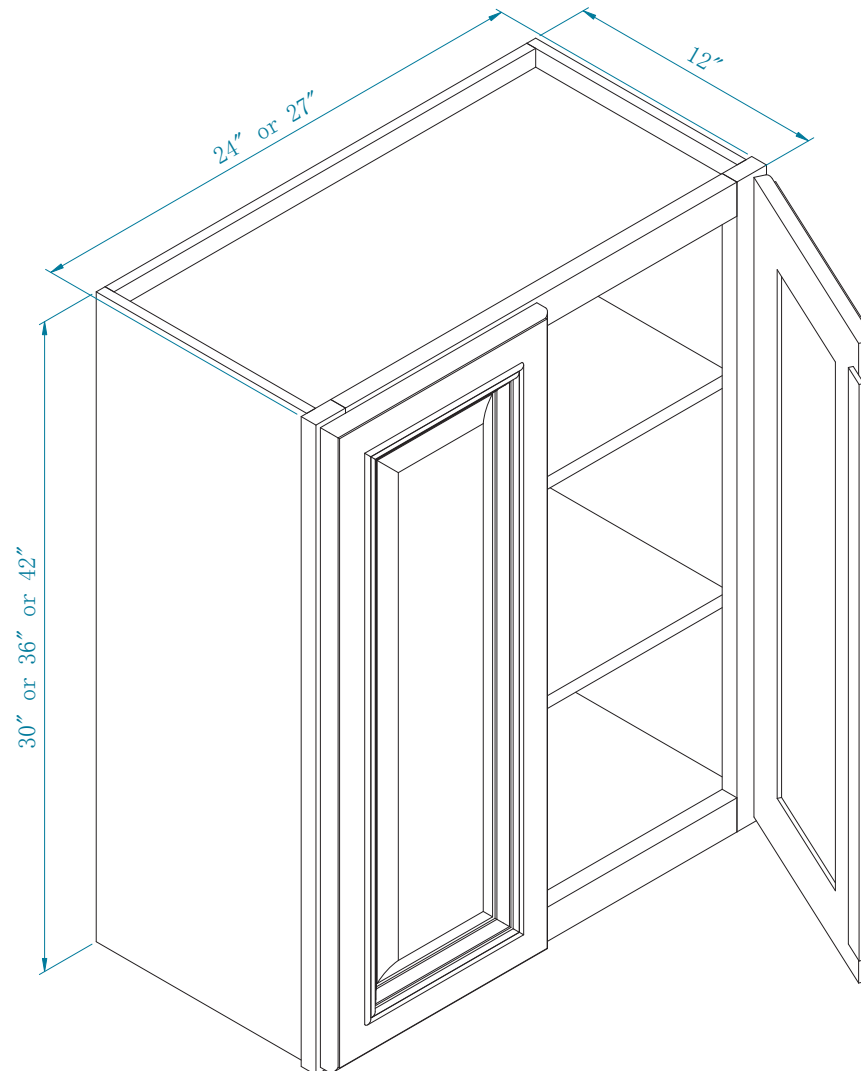

KITCHEN CABINET BASE

Product Number:

SLW2430
SLW2436
SLW2442
SLW2730
SLW2736
SLW2742

RLW2430
RLW2436
RLW2442
RLW2730
RLW2736
RLW2742

NOTE: No center stile. Batten is attached to door panel in lieu of a center stile.