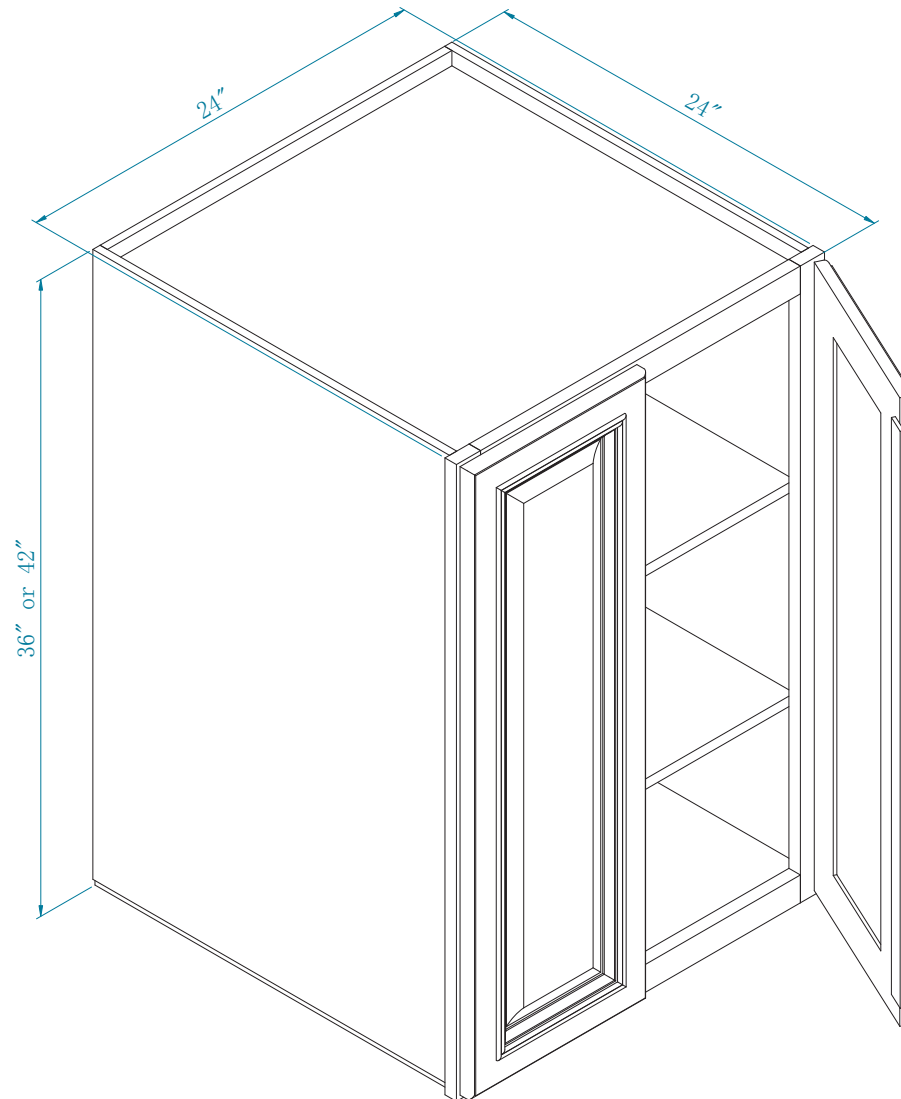

KITCHEN CABINET BASE

Product Number:

SLP2436T

SLP2442T

RLP2436T

RLP2442T

NOTE: No center stile. Batten is attached to door panel in lieu of a center stile.

www.sunnywood.biz