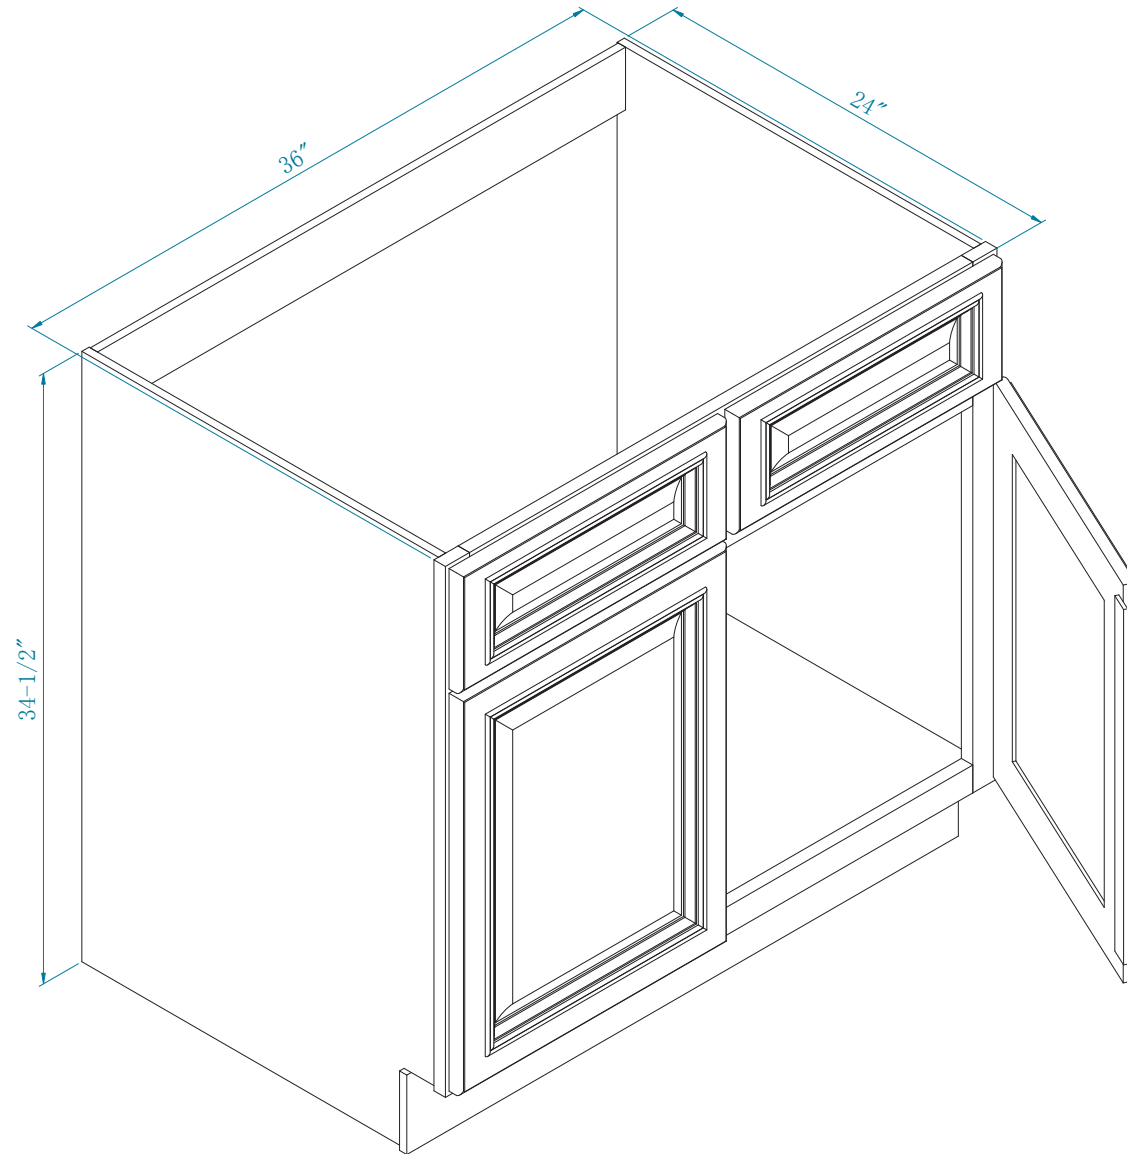

## KITCHEN CABINET BASE

Product Number:

SLB36S

RLB36S

NOTE: No center stile. Batten is attached to door panel in lieu of a center stile.

[www.sunnywood.biz](http://www.sunnywood.biz)