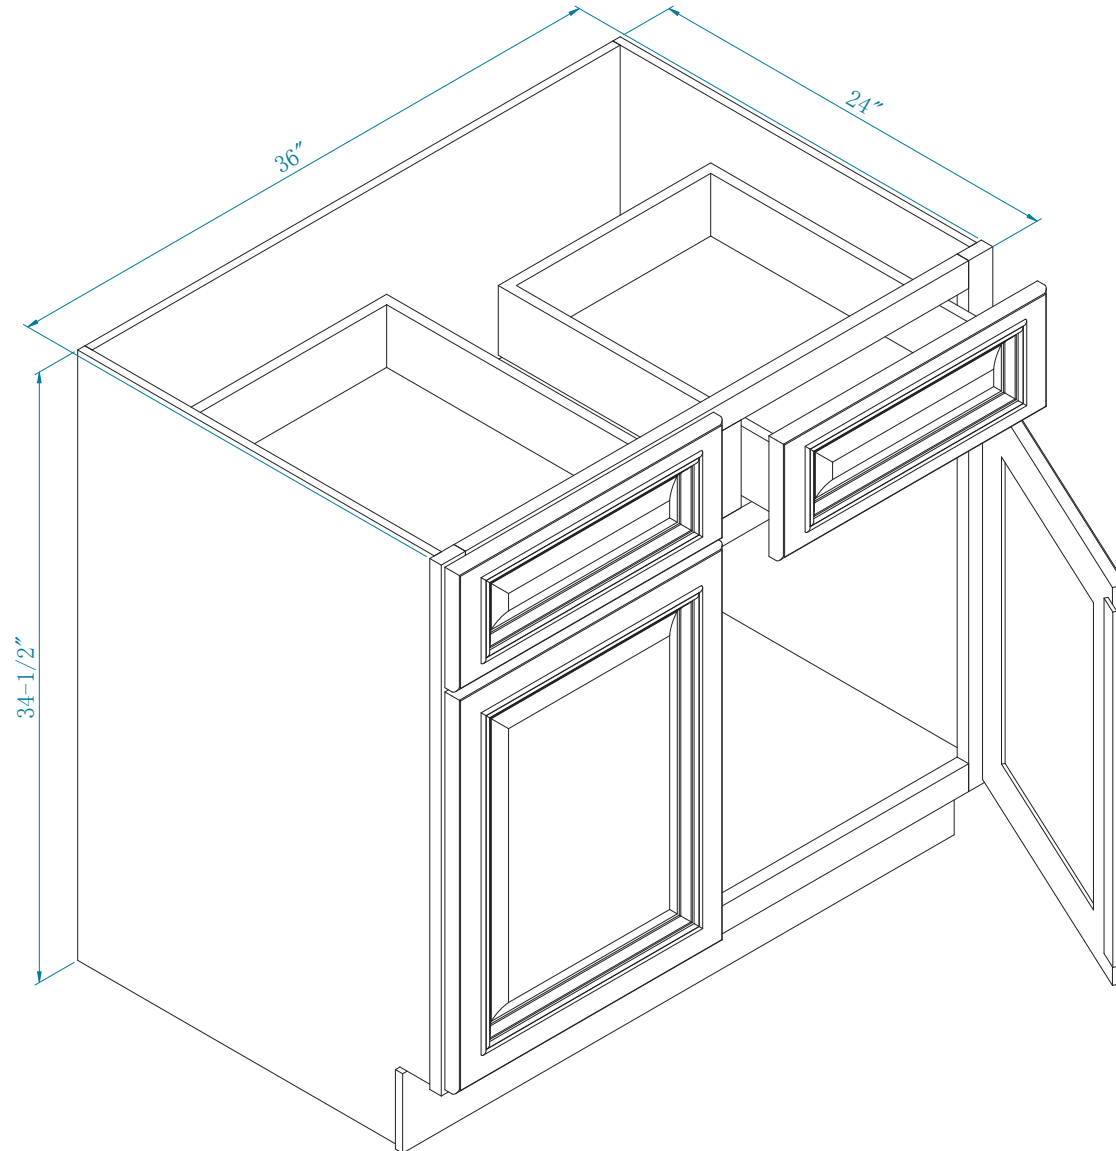

KITCHEN CABINET BASE

Product Number:

SLB36

RLB36

NOTE: No center stile. Batten is attached to door panel in lieu of a center stile.

www.sunnywood.biz