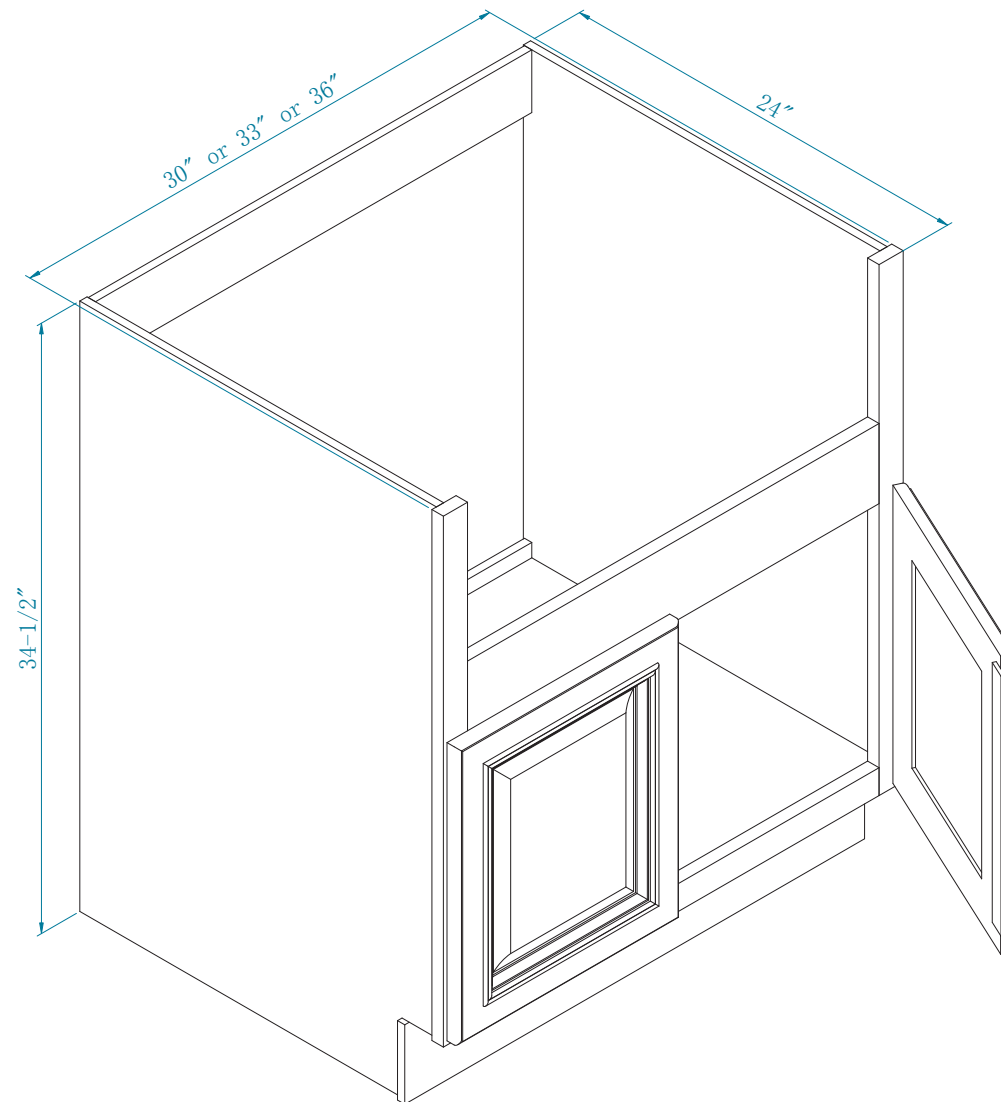

KITCHEN CABINET BASE

Product Number:

SLB30FS
SLB33FS
SLB36FS

RLB30FS
RLB33FS
RLB36FS

NOTE: No center stile. Batten is attached to door panel in lieu of a center stile.

www.sunnywood.biz