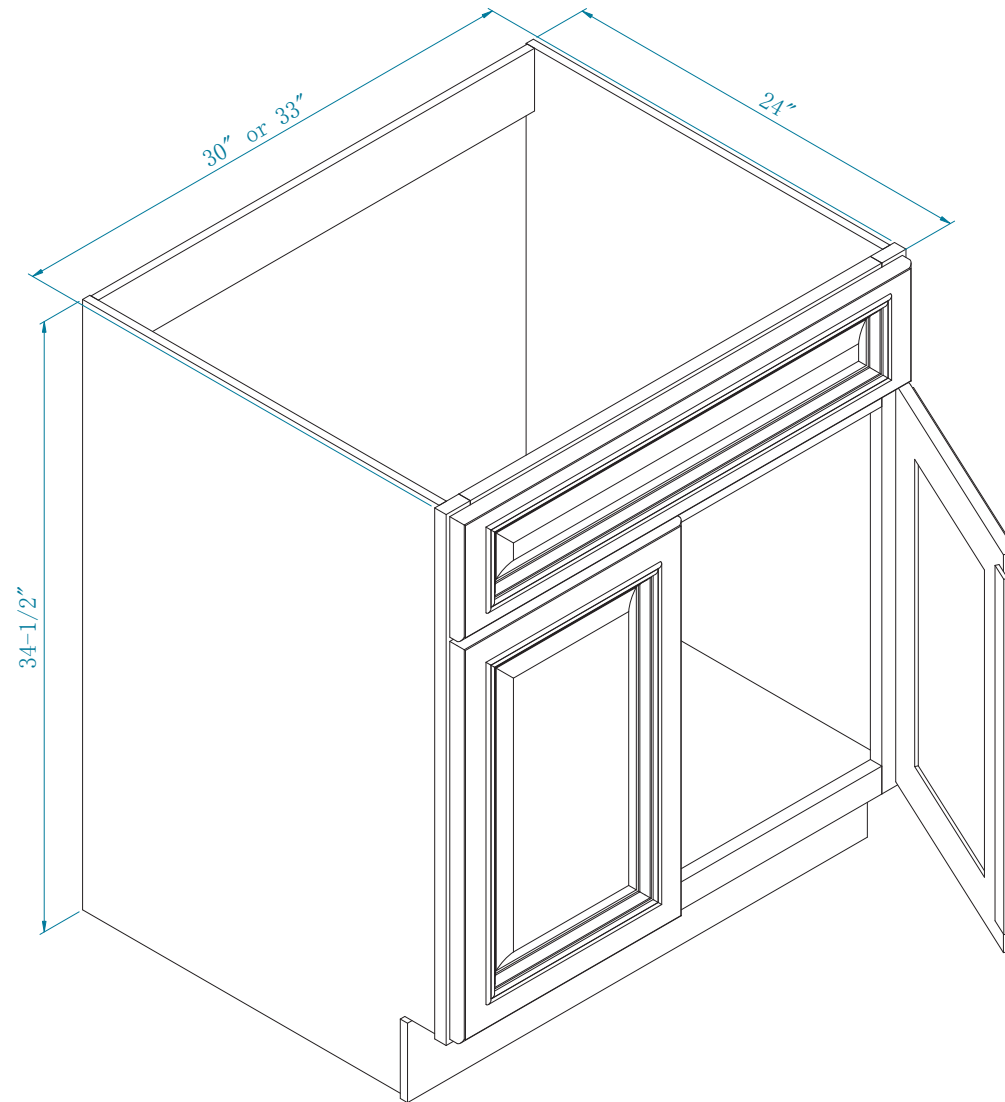

KITCHEN CABINET BASE

Product Number:

SLB30S

SLB33S

RLB30S

RLB33S

NOTE: No center stile. Batten is attached to door panel in lieu of a center stile.

www.sunnywood.biz