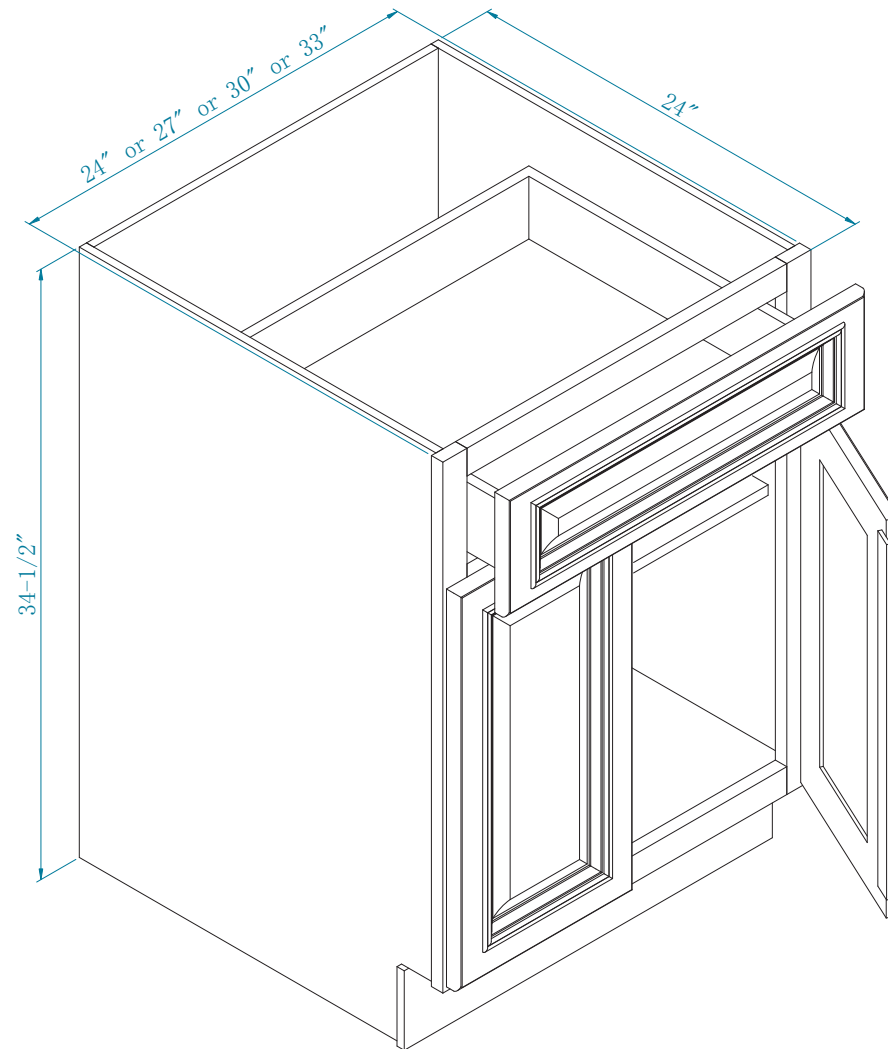

KITCHEN CABINET BASE

Product Number:

SLB24

SLB27

SLB30

SLB33

RLB24

RLB27

RLB30

RLB33

NOTE: No center stile. Batten is attached to door panel in lieu of a center stile.

www.sunnywood.biz