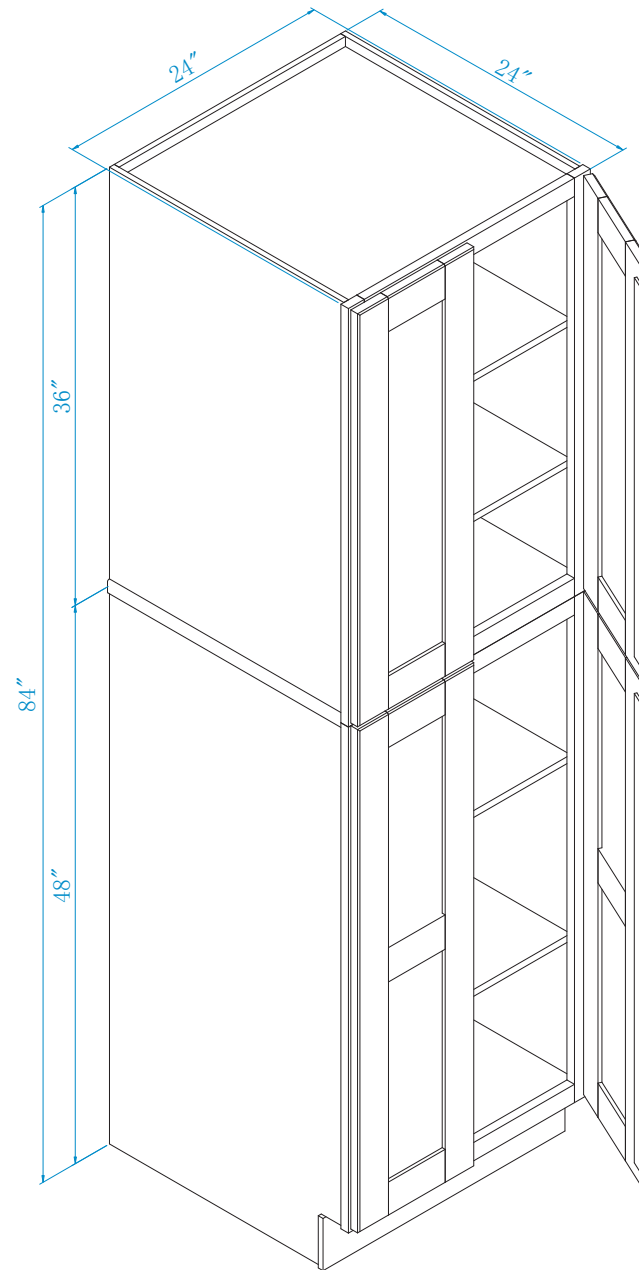

KITCHEN CABINET BASE

Product Number:

SHP2484

GSP2484

NOTE: No center stile. Batten is attached to door panel in lieu of a center stile.

www.sunnywood.biz