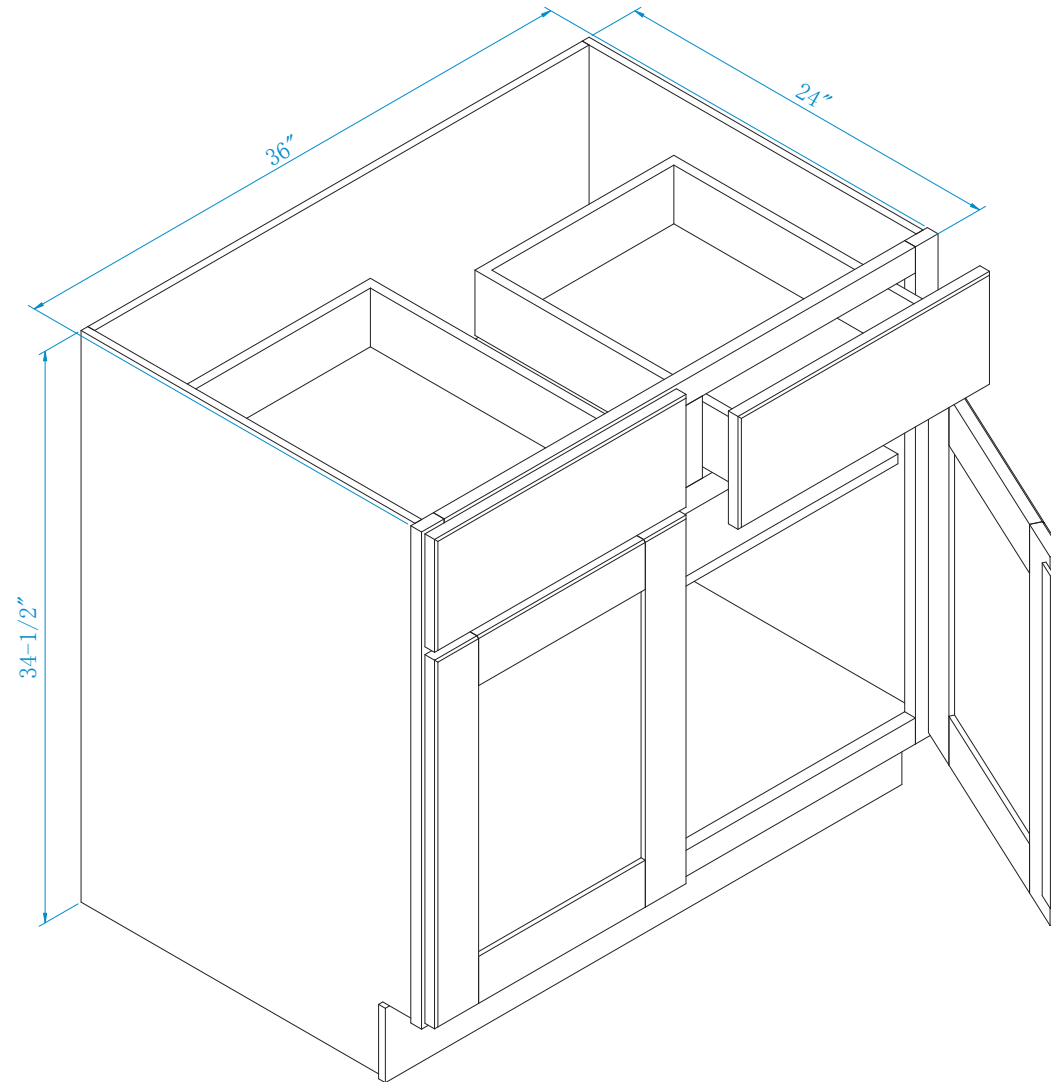

KITCHEN CABINET BASE

Product Number:

SHB36

GSB36

NOTE: No center stile. Batten is attached to door panel in lieu of a center stile.

www.sunnywood.biz