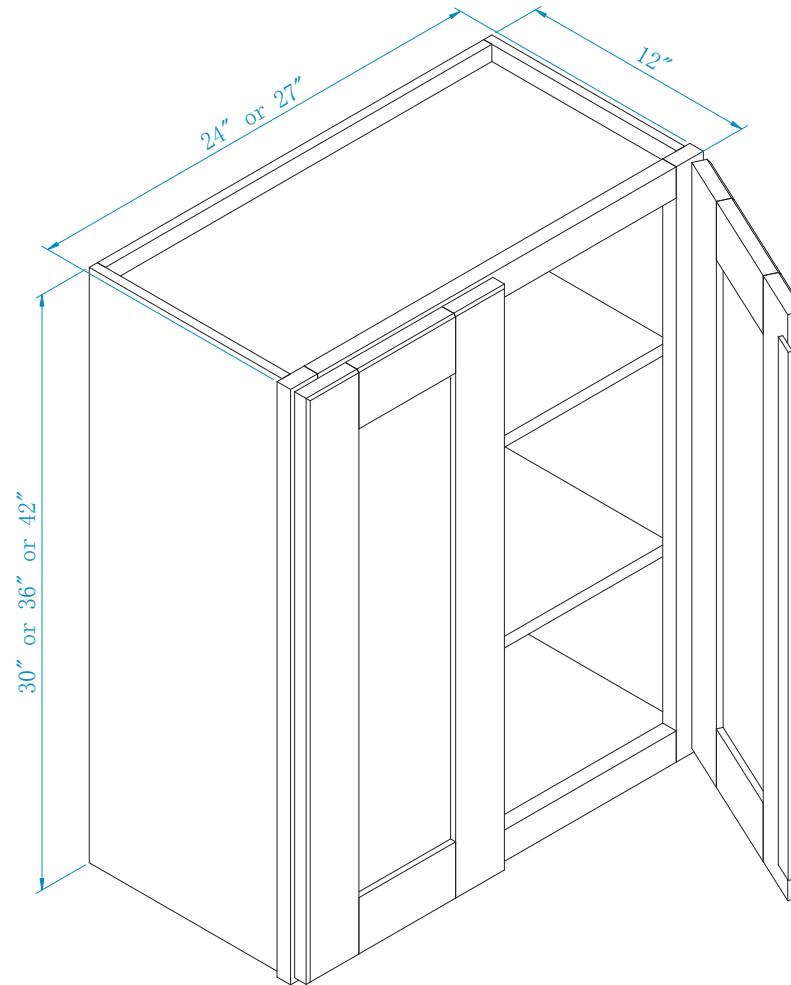

KITCHEN CABINET BASE

Product Number:

SHW2430
SHW2436
SHW2442
SHW2730
SHW2736
SHW2742

GSW2430
GSW2436
GSW2442
GSW2730
GSW2736
GSW2742

NOTE: No center stile. Batten is attached to door panel in lieu of a center stile.