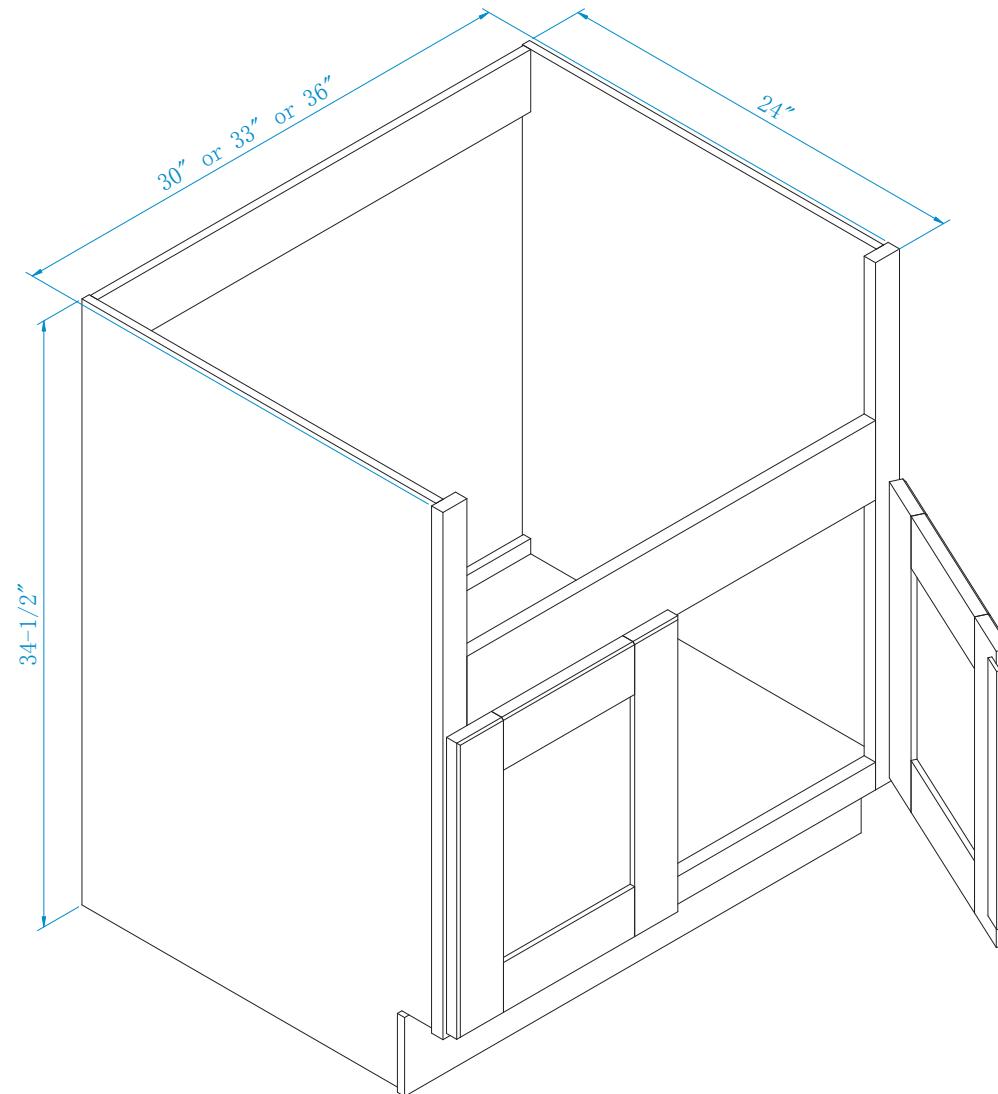

KITCHEN CABINET BASE

Product Number:

SHB30FS
SHB33FS
SHB36FS

GSB30FS
GSB33FS
GSB36FS

NOTE: No center stile. Batten is attached to door panel in lieu of a center stile.

www.sunnywood.biz