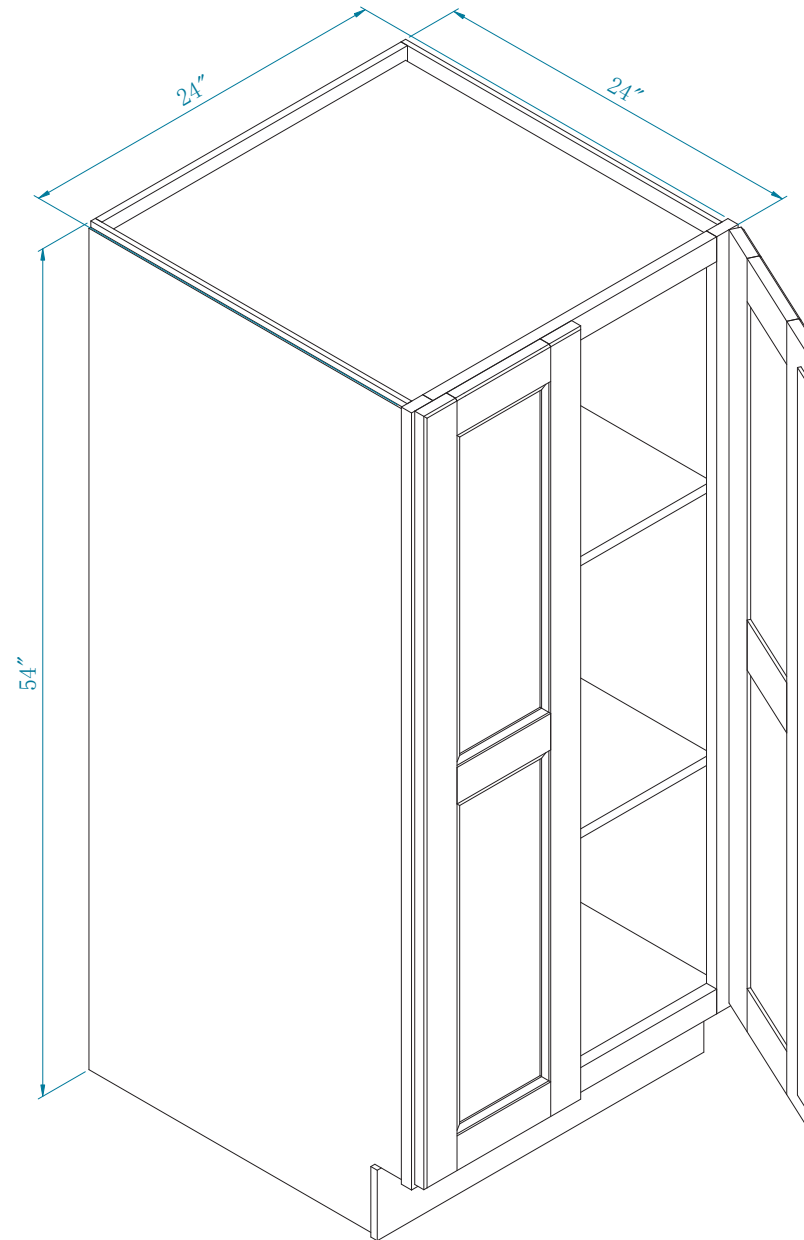

## KITCHEN CABINET BASE

Product Number:

ESP2454B

NOTE: No center stile. Batten is attached to door panel in lieu of a center stile.

[www.sunnywood.biz](http://www.sunnywood.biz)