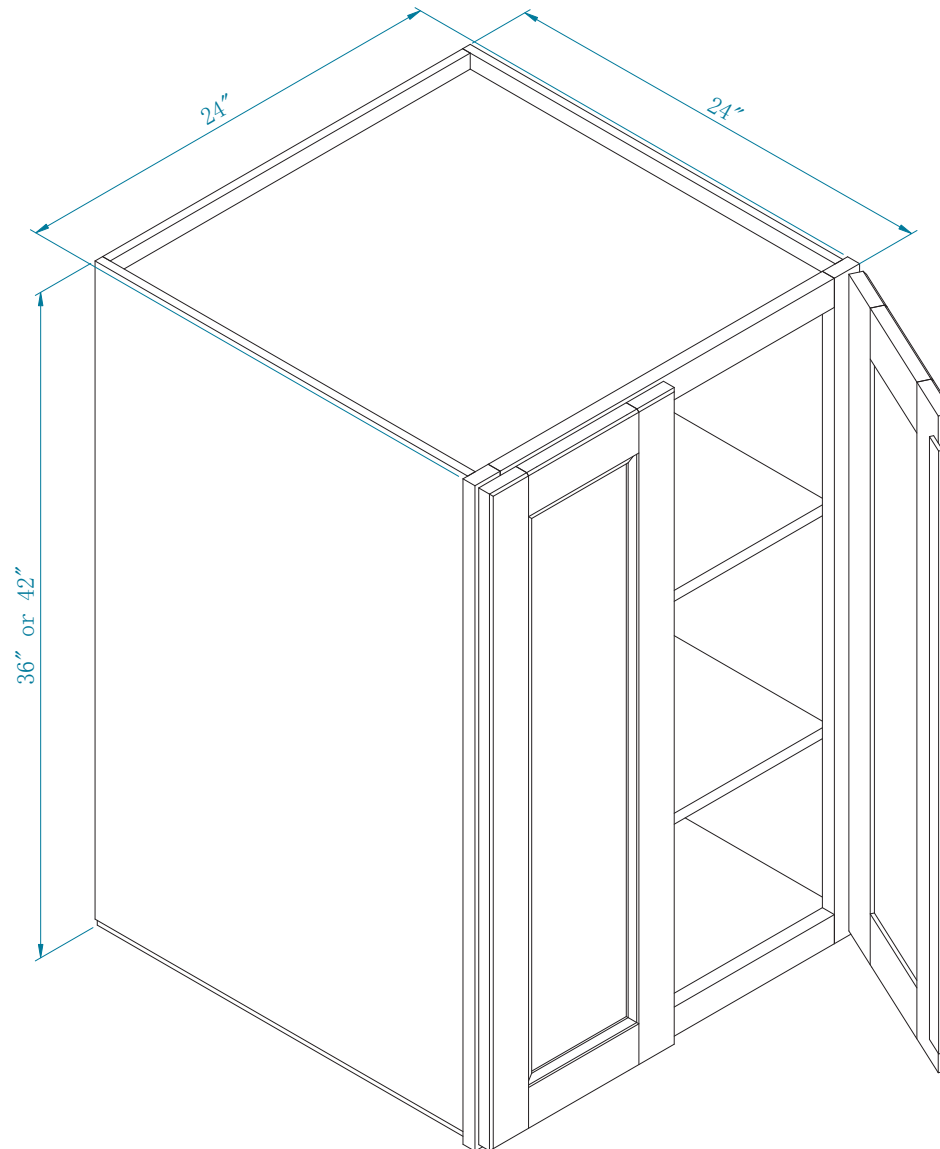

KITCHEN CABINET BASE

Product Number:

ESP2436T

ESP2442T

NOTE: No center stile. Batten is attached to door panel in lieu of a center stile.

www.sunnywood.biz