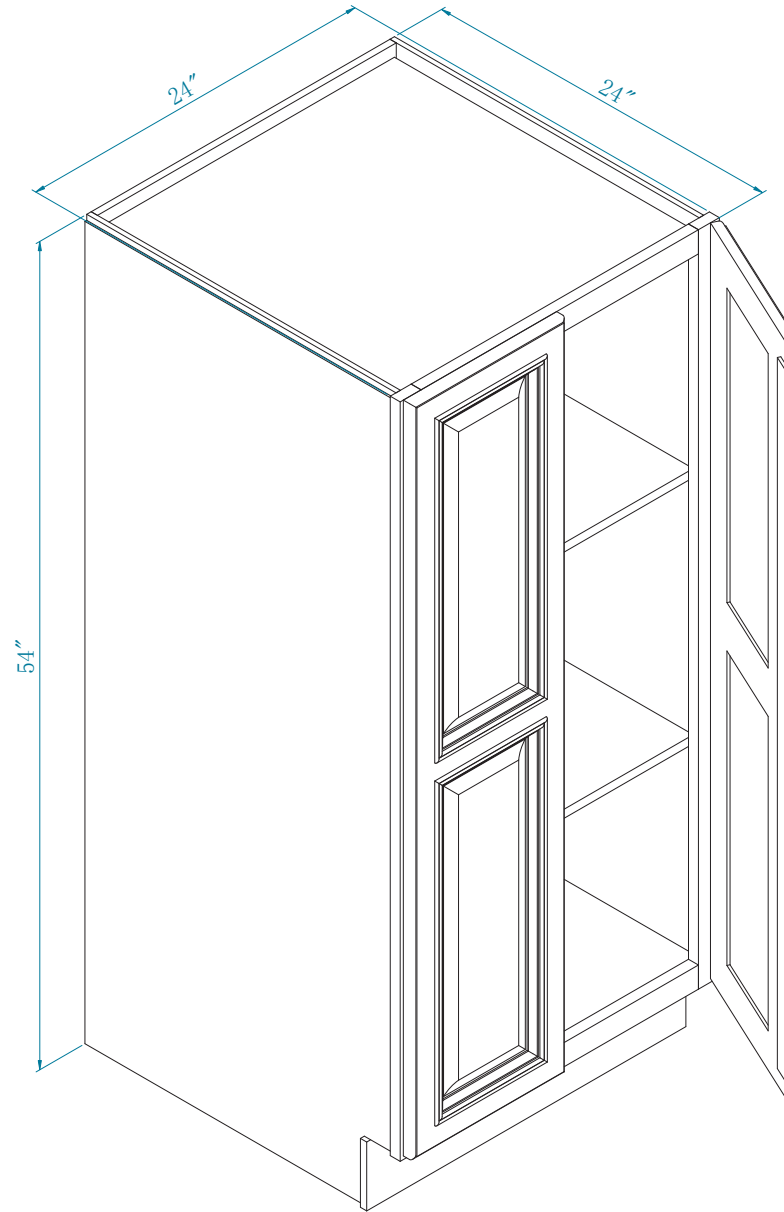

KITCHEN CABINET BASE

Product Number:

SLP2454B

RLP2454B

NOTE: No center stile. Batten is attached to door panel in lieu of a center stile.

www.sunnywood.biz