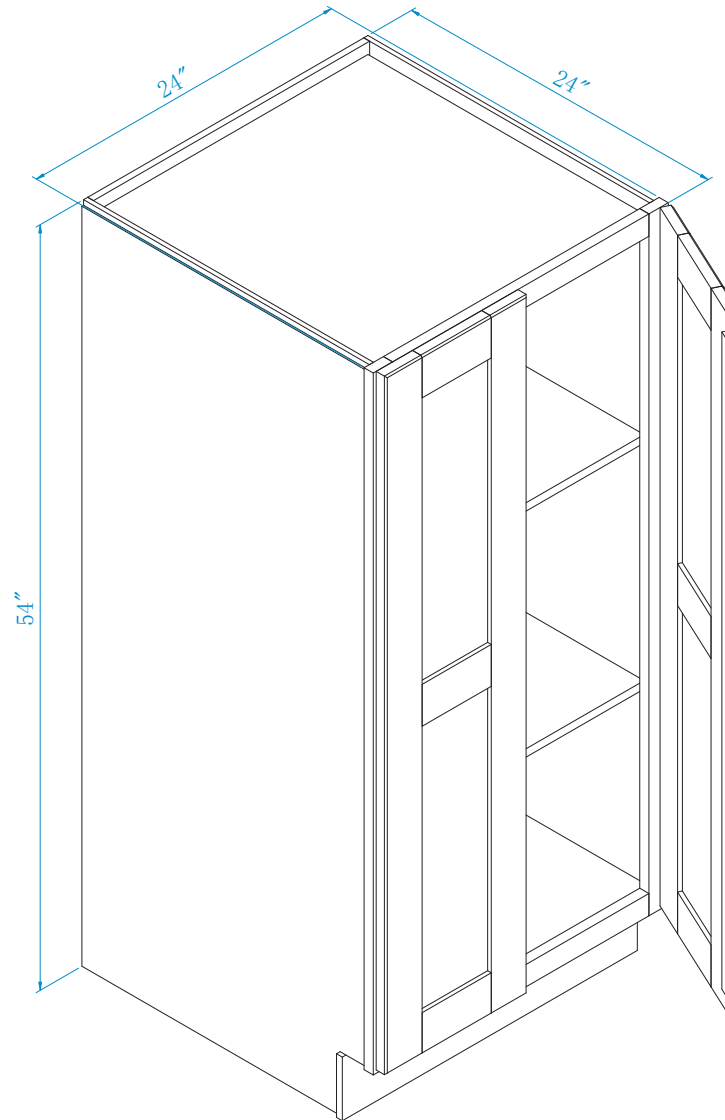

KITCHEN CABINET BASE

Product Number:

SHP2454B

GSP2454B

NOTE: No center stile. Batten is attached to door panel in lieu of a center stile.

www.sunnywood.biz