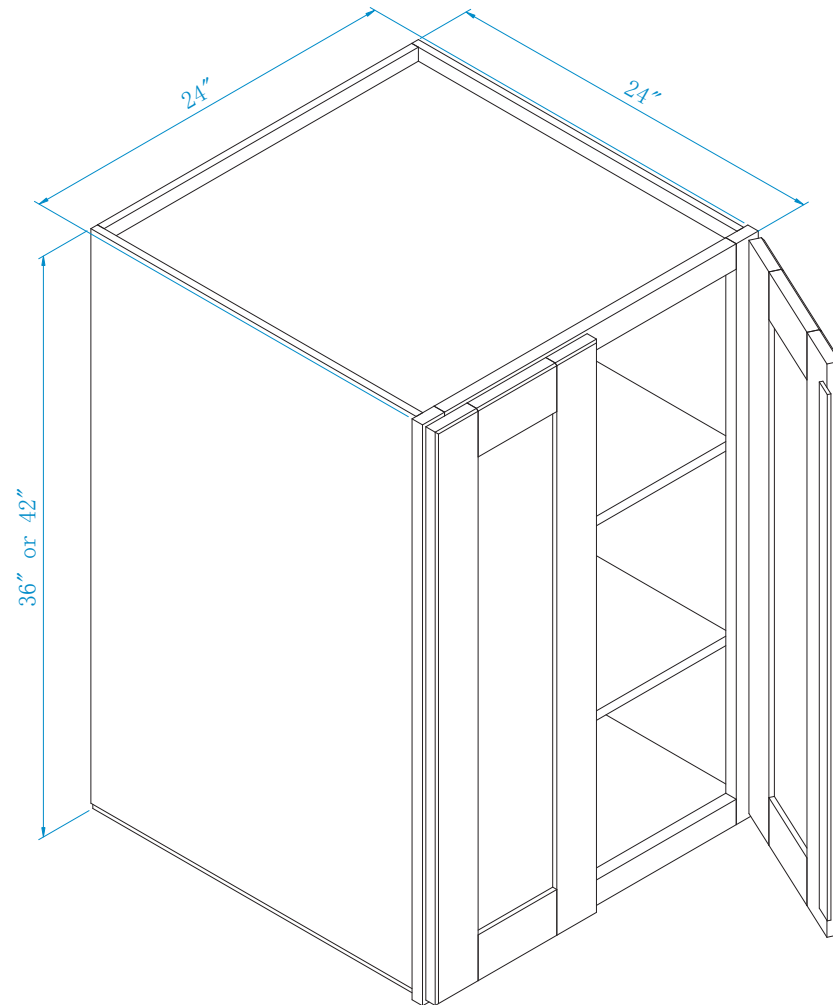

KITCHEN CABINET BASE

Product Number:

SHP2436T

SHP2442T

GSP2436T

GSP2442T

NOTE: No center stile. Batten is attached to door panel in lieu of a center stile.

www.sunnywood.biz