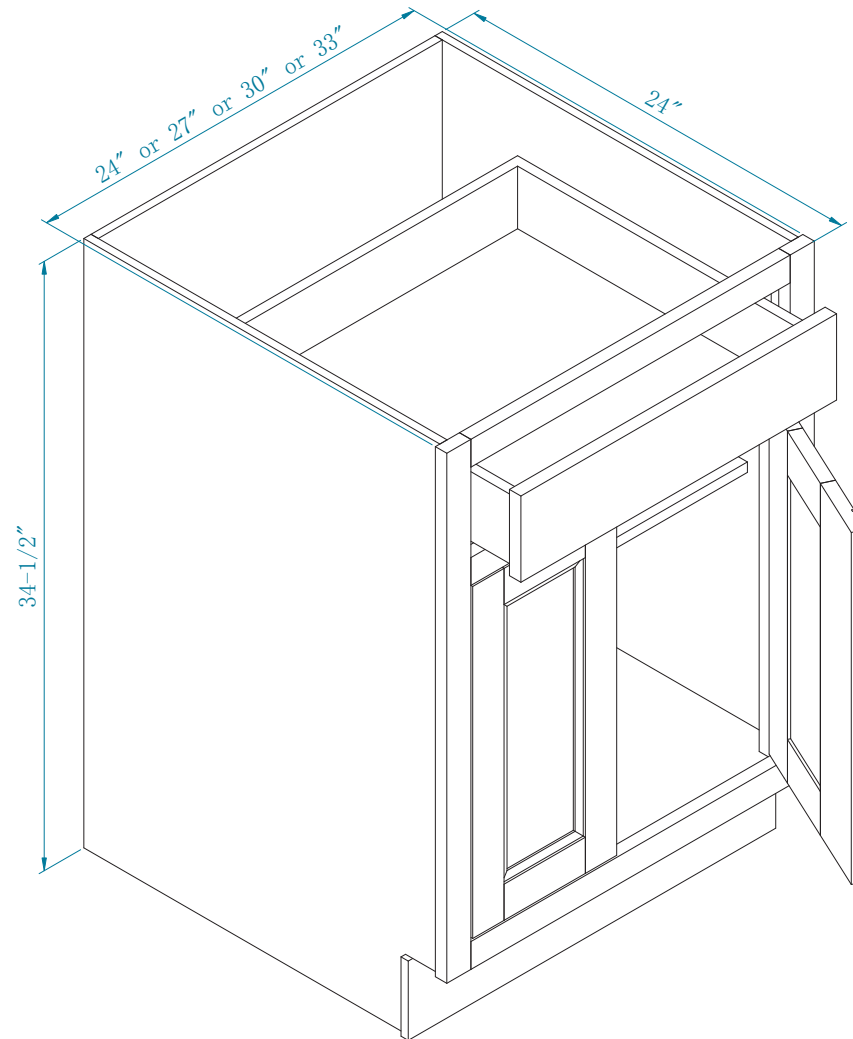

# KITCHEN CABINET BASE

Product Number:

HBB24

HBB27

HBB30

HBB33

NOTE: No center stile. Batten is attached to door panel in lieu of a center stile.

[www.sunnywood.biz](http://www.sunnywood.biz)