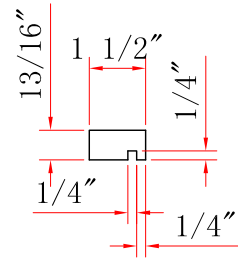

96"

Plywood with maple veneer

24"=23 7/16" 30"=29 7/16"

HBA2496REP
HBA3096REP