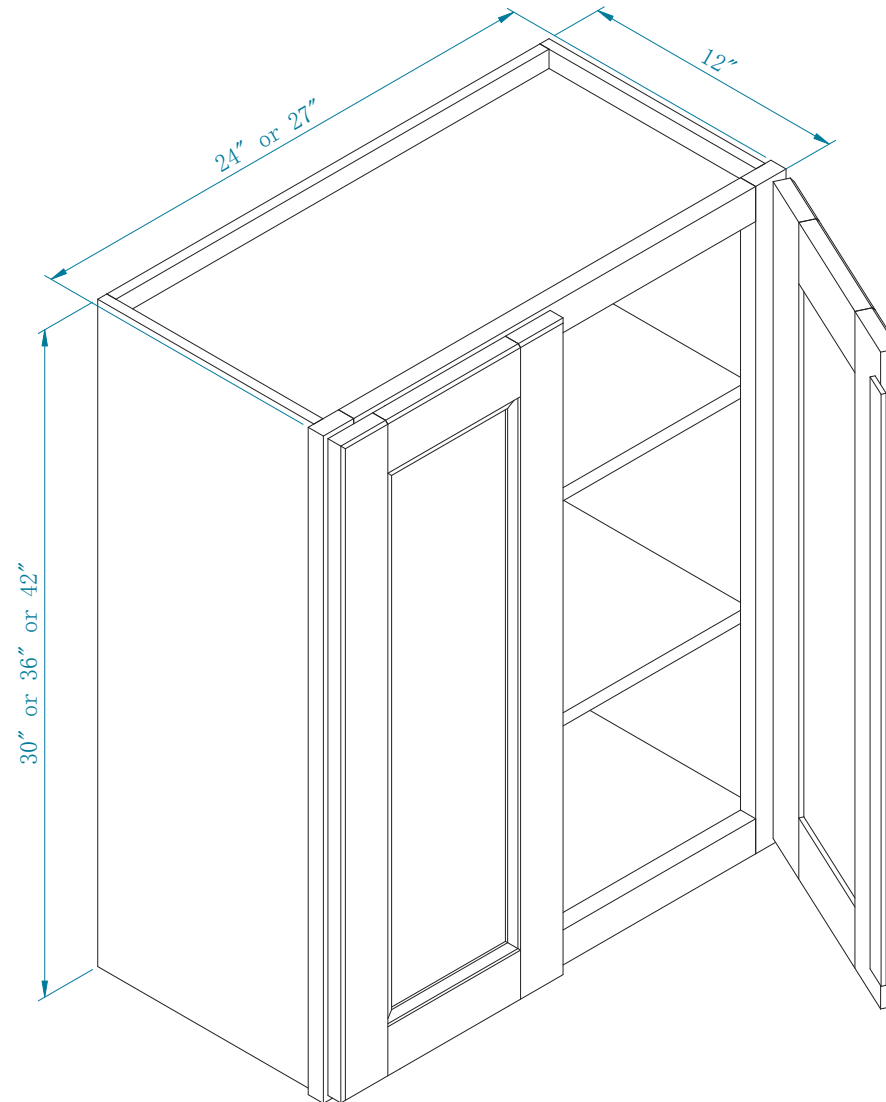

KITCHEN CABINET BASE

Product Number:

ESW2430
ESW2436
ESW2442
ESW2730
ESW2736
ESW2742

NOTE: No center stile. Batten is attached to door panel in lieu of a center stile.

www.sunnywood.biz