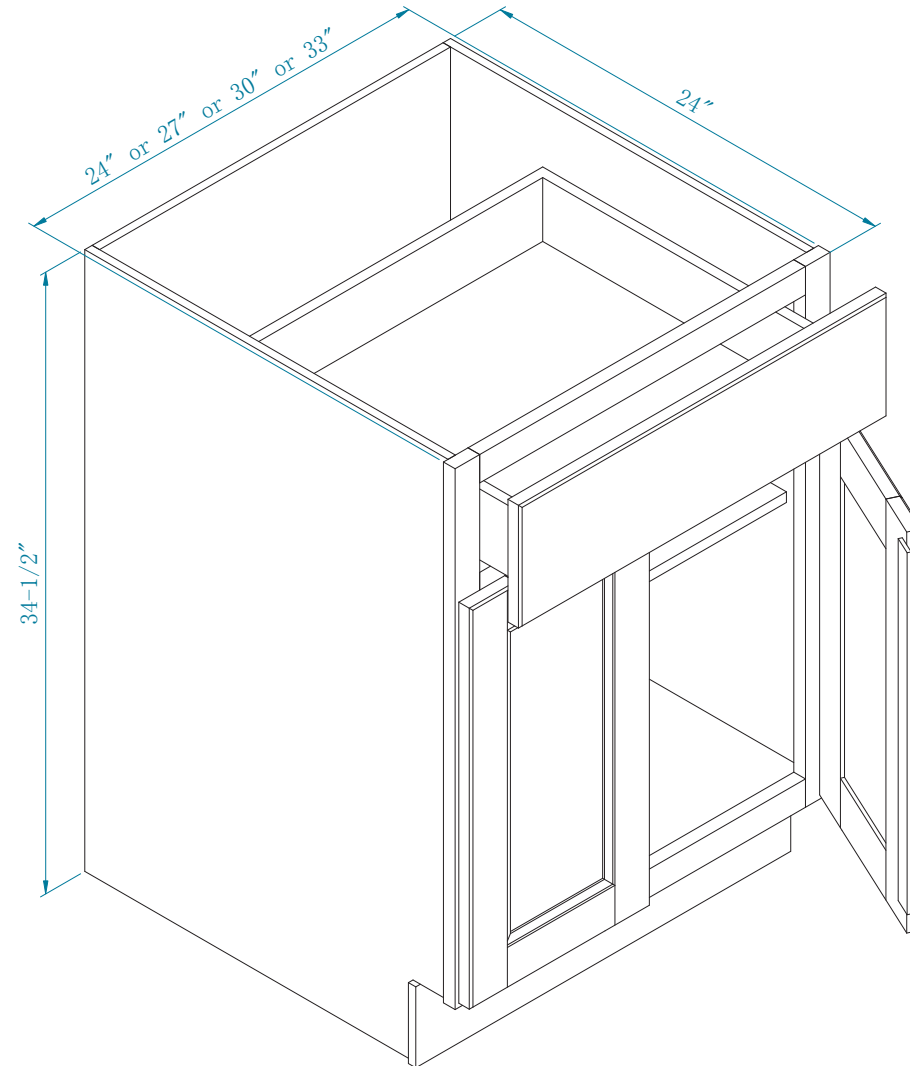

KITCHEN CABINET BASE

Product Number:

ESB24
ESB27
ESB30
ESB33

NOTE: No center stile. Batten is attached to door panel in lieu of a center stile.

www.sunnywood.biz