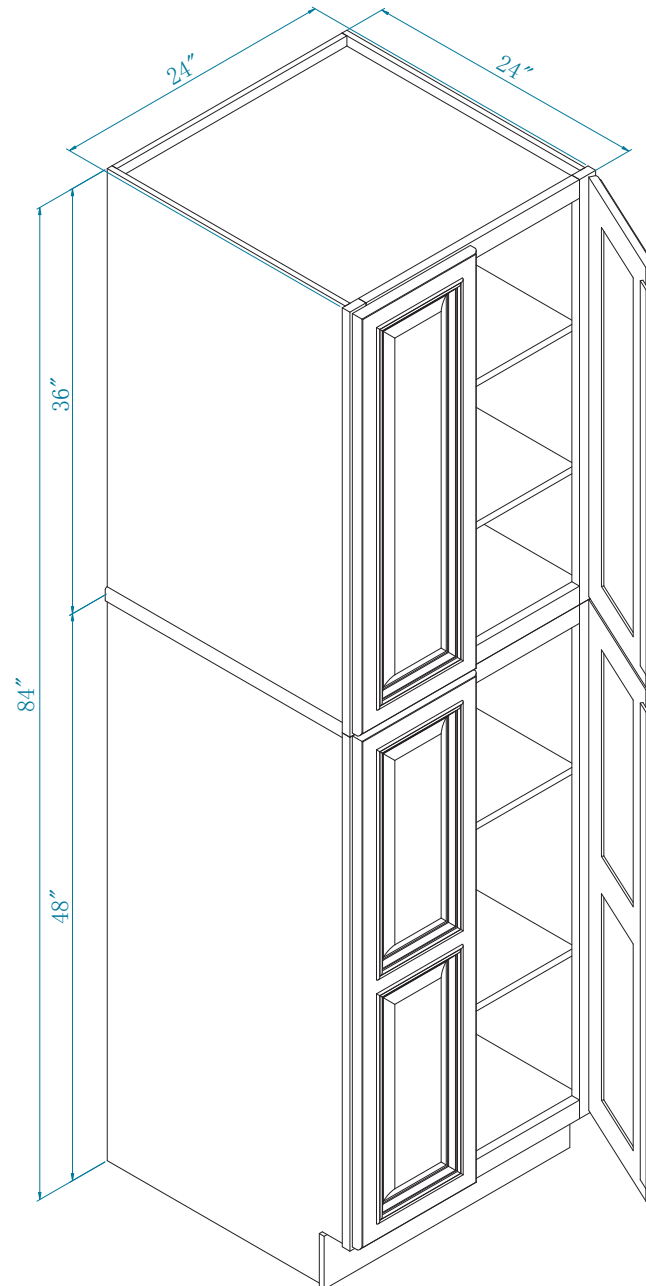

## KITCHEN CABINET BASE

Product Number:

SLP2484

RLP2484

NOTE: No center stile. Batten is attached to door panel in lieu of a center stile.

[www.sunnywood.biz](http://www.sunnywood.biz)