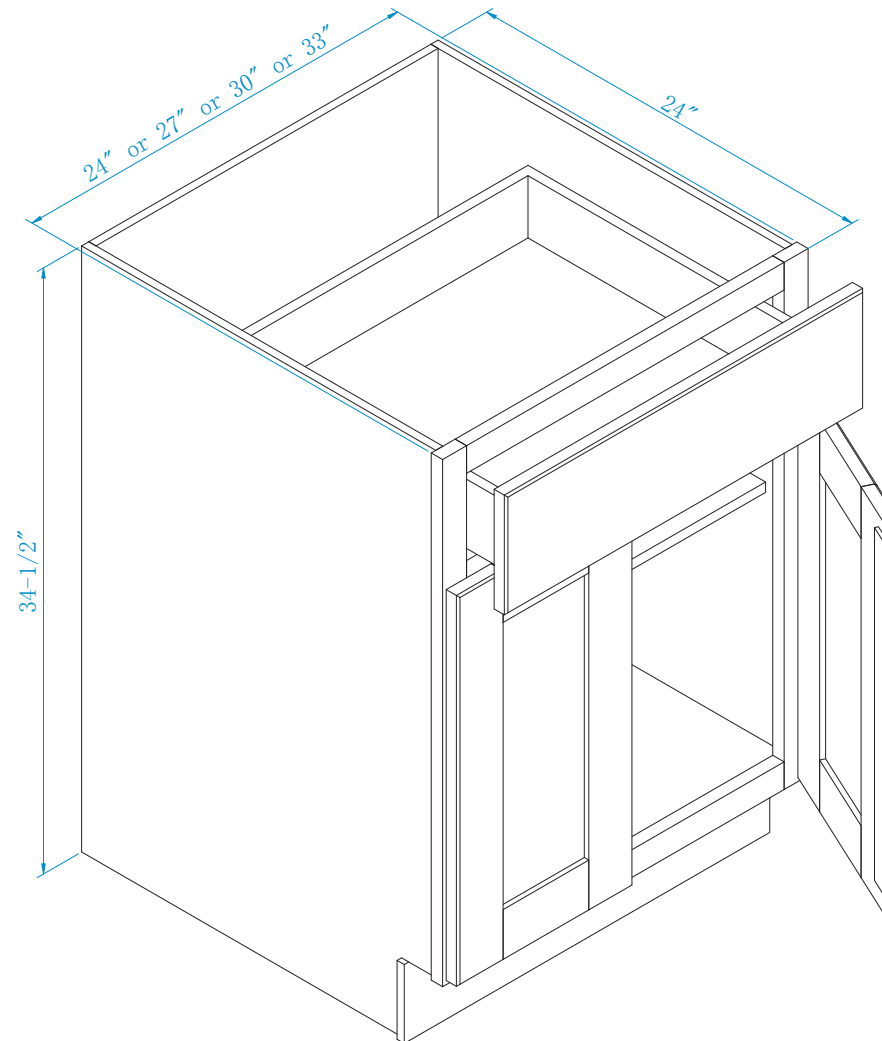

KITCHEN CABINET BASE

Product Number:

SHB24
SHB27
SHB30
SHB33

GSB24
GSB27
GSB30
GSB33

NOTE: No center stile. Batten is attached to door panel in lieu of a center stile.

www.sunnywood.biz