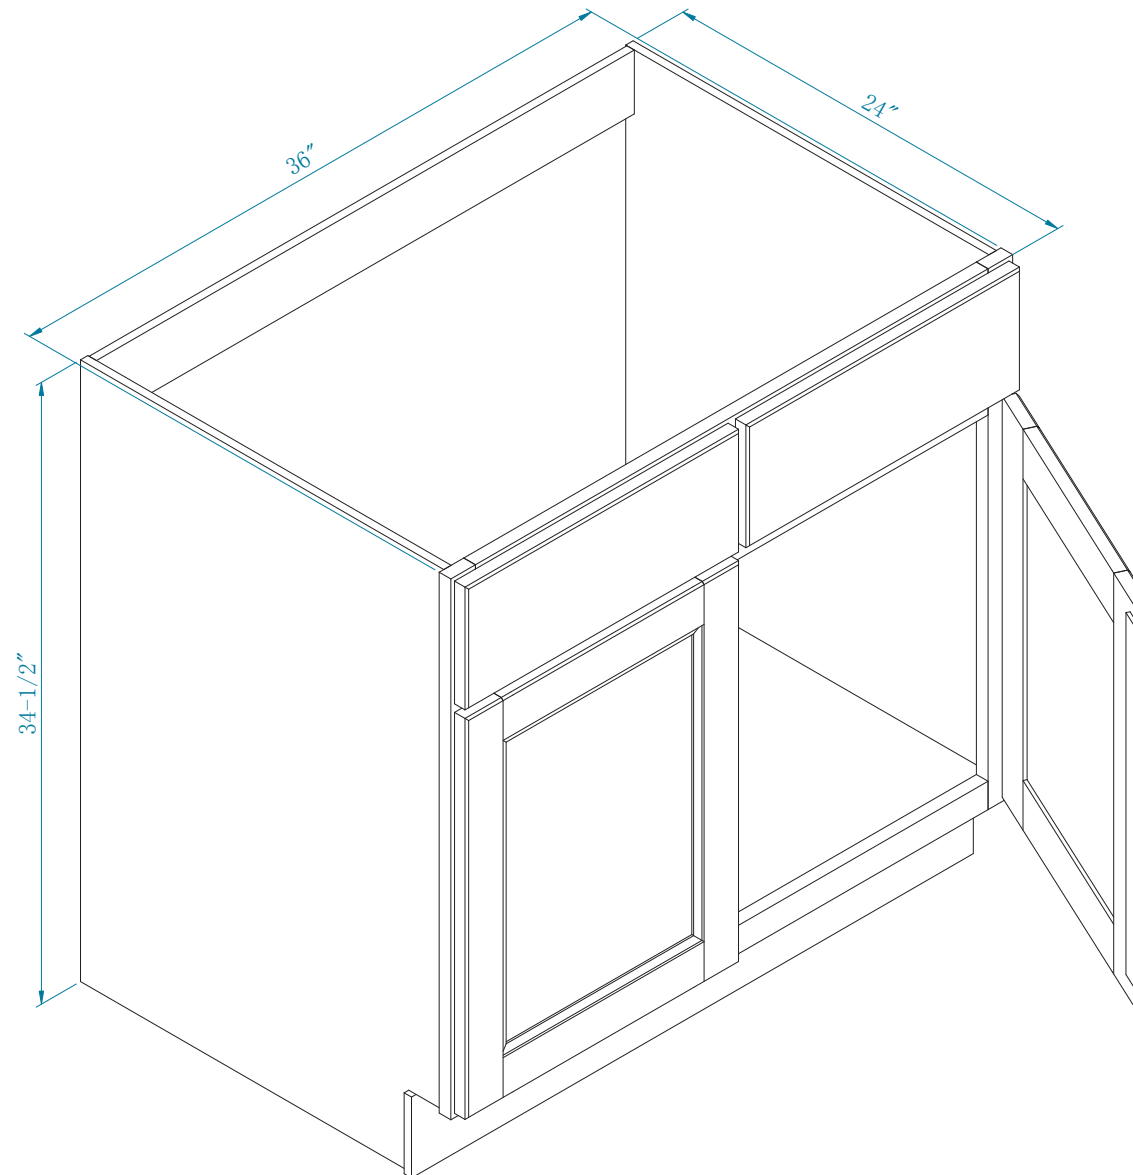

KITCHEN CABINET BASE

Product Number:

ESB36S

NOTE: No center stile. Batten is attached to door panel in lieu of a center stile.

www.sunnywood.biz