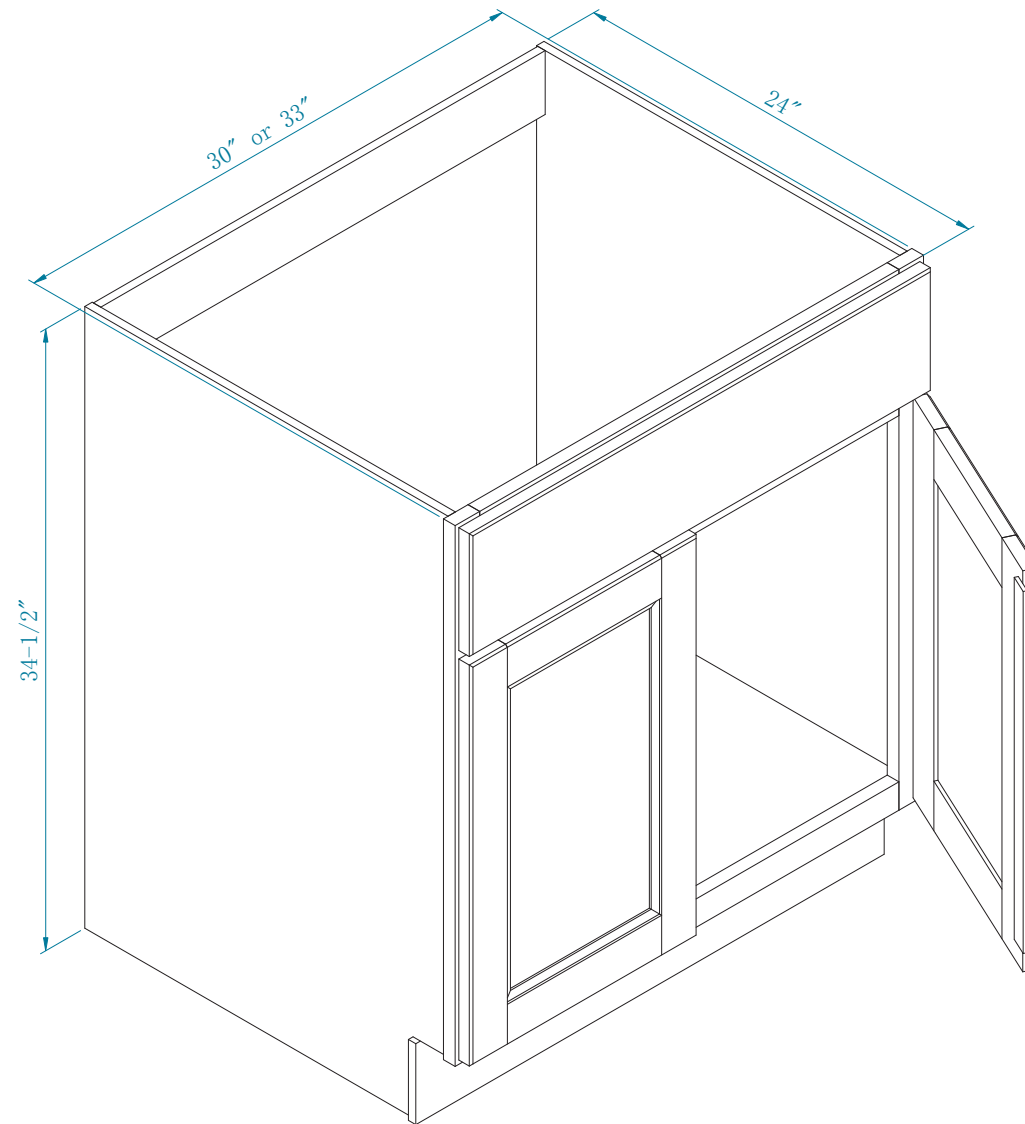

KITCHEN CABINET BASE

Product Number:

ESB30S

ESB33S

NOTE: No center stile. Batten is attached to door panel in lieu of a center stile.

www.sunnywood.biz