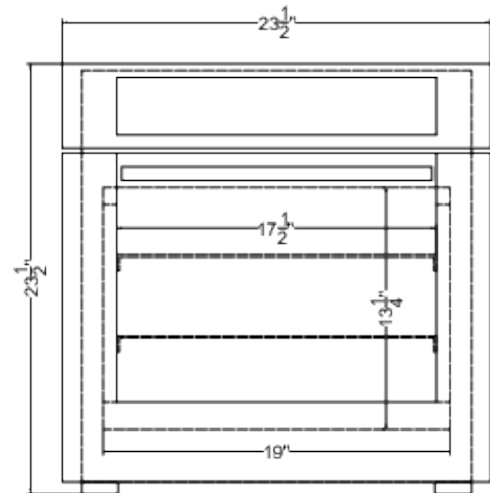

SEW24SSX Specifications:

Overview	
Height of Cabinet	23.5" (60 cm)
Width	23.5" (60 cm)
Depth	22.88" (58 cm)
Depth with Handle	24.63" (63 cm)
Depth with door at 90°	40.0" (102 cm)
Capacity	2.5 cu.ft. (71 L)
Door	Glass/SS
Cabinet	-
US Electrical Safety	CSA
Amps	20.0
Voltage/Frequency	220 V AC/60 Hz
Weight	83.5 lbs. (38 kg)
Parts & Labor Warranty	1 Year
UPC	761101106649
Electric Walloven	
Controls	Digital
Oven Light	Yes
Cooking Timer	Yes
Digital Clock	Yes
Temperature Range	150-500°F
Cleaning Type	Manual
Oven Rack Qty	2
Oven Window	Yes
Interior Height	13.25" (34 cm)
Interior Width	17.5" (44 cm)
Interior Depth	15.75" (40 cm)
Cutout Height	23.6" (60 cm)
Cutout Width	22.0" (56 cm)
Cutout Depth	24.7" (63 cm)

Front View