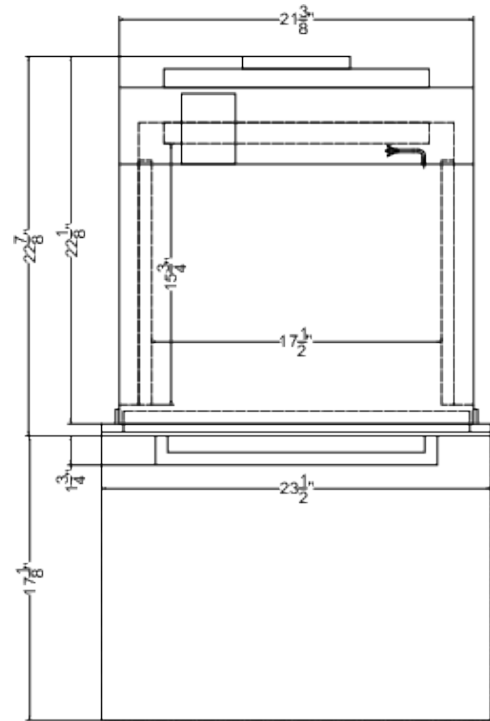

Large 2.5 cu.ft of interior space

True Convection setting to ensure even heating throughout the interior

Product Features:

24" Wide 220V Wall Oven	Electric wall oven sized for 23.6" H x 22" W cutouts
Large capacity	Spacious 2.5 cu.ft. interior to fit an assortment of medium to large dishes
Touch control panel	Easy-to-use touch controls offer intuitive cooking
True Convection setting	Allows you to activate an element around the convection fan to improve air circulation and ensure fast, even heating throughout the entire oven interior
Convection function	Convection fan can be used with both the bake and roast functions for a more even cooking performance
Bottom heater function	A concealed lower element can be used to keep cooked food warmed within 150-500°F
Radiant grilling function	Top heat/broil setting can be used as double grilling with or without the fan, with a temperature range alloweable of 350-500°F
Defrost setting	No-heat function will let the fan run for quicker and efficient thawing of frozen foods
Cooking timer	Programmable timer function lets you schedule your cooking to run for up to 9 hours

SEW24SSX Specifications:

Overview	
Height of Cabinet	23.5" (60 cm)
Width	23.5" (60 cm)
Depth	22.88" (58 cm)
Depth with Handle	24.63" (63 cm)
Depth with door at 90°	40.0" (102 cm)
Capacity	2.5 cu.ft. (71 L)
Door	Glass/SS
Cabinet	-
US Electrical Safety	CSA
Amps	20.0
Voltage/Frequency	220 V AC/60 Hz
Weight	83.5 lbs. (38 kg)
Parts & Labor Warranty	1 Year
UPC	761101106649
Electric Walloven	
Controls	Digital
Oven Light	Yes
Cooking Timer	Yes
Digital Clock	Yes
Temperature Range	150-500°F
Cleaning Type	Manual
Oven Rack Qty	2
Oven Window	Yes
Interior Height	13.25" (34 cm)
Interior Width	17.5" (44 cm)
Interior Depth	15.75" (40 cm)
Cutout Height	23.6" (60 cm)
Cutout Width	22.0" (56 cm)
Cutout Depth	24.7" (63 cm)