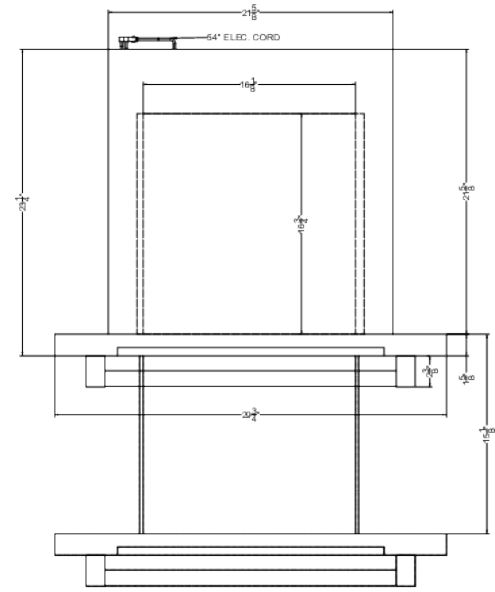

# MDR30SS

15.88" x 29.75" x 23.25" (H x W x D)

30" wide built-in drawer microwave oven with stainless steel trimmed front and black glass window

### Product Features:

30" Wide Drawer Microwave	Built-in microwave oven designed for installation under the counter or in wall openings
Large capacity	1.2 cu.ft. interior offers spacious cooking space for medium to large dishes
Built-in design	Sized to fit 14 13/16" H x 28 7/16" W x 23 1/2" openings
One touch open/close	Easy-to-use touch controls to access the microwave with minimal effort
Top-load design	Slide-out drawer design provides an overhead view that lets you check your food without removing it from the microwave, helping to reduce spills
Stainless steel finish	Modern look with a brushed stainless steel drawer finish in a horizontal grain to match other pieces
Professional handle	Thick 1 1/4" diameter in brushed stainless steel adds a touch of luxury to your space
Tilted touch controls	Control panel is set at a slight upward angle, making it easier to read all cooking functions
Specialty 1-touch cooking options	Includes buttons for popcorn, beverages, melting, and softening

## MDR30SS Specifications:

Overview	
Height of Cabinet	15.88" (40 cm)
Width	29.75" (76 cm)
Depth	23.25" (59 cm)
Depth with Handle	25.63" (65 cm)
Depth with door at 90°	35.13" (89 cm)
Capacity	1.2
Door	Stainless Steel
Cabinet	Gray
US Electrical Safety	UL
Canadian Electrical Safety	ULC
Amps	12.0
Voltage/Frequency	115 V AC/60 Hz
Weight	87.0 lbs. (39 kg)
Parts & Labor Warranty	1 Year
UPC	761101108131
Microwave	
Type	Drawer
Wattage	1000.0
Controls	Digital
Digital Display	Yes
Specialized Cooking Buttons	Yes
Cutout Height	14.81" (38 cm)
Cutout Width	28.44" (72 cm)
Cutout Depth	23.5" (60 cm)
Interior Height	7.75" (20 cm)
Interior Width	16.13" (41 cm)
Interior Depth	16.75" (43 cm)

TOP VIEW

FRONT VIEW