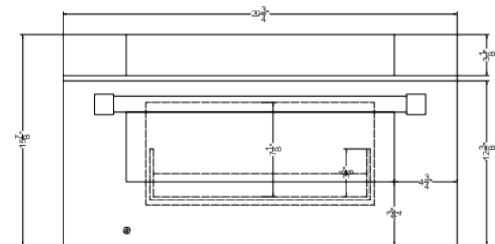

### Product Features:

30" Wide Drawer Microwave	Built-in microwave oven designed for installation under the counter or in wall openings
Large capacity	1.2 cu.ft. interior offers spacious cooking space for medium to large dishes
Built-in design	Sized to fit 14 13/16" H x 28 7/16" W x 23 1/2" openings
One touch open/close	Easy-to-use touch controls to access the microwave with minimal effort
Top-load design	Slide-out drawer design provides an overhead view that lets you check your food without removing it from the microwave, helping to reduce spills
Stainless steel finish	Modern look with a brushed stainless steel drawer finish in a horizontal grain to match other pieces
Professional handle	Thick 1 1/4" diameter in brushed stainless steel adds a touch of luxury to your space
Tilted touch controls	Control panel is set at a slight upward angle, making it easier to read all cooking functions
Specialty 1-touch cooking options	Includes buttons for popcorn, beverages, melting, and softening

## MDR30SS Specifications:

Overview	
Height of Cabinet	15.88" (40 cm)
Width	29.75" (76 cm)
Depth	23.25" (59 cm)
Depth with Handle	25.63" (65 cm)
Depth with door at 90°	35.13" (89 cm)
Capacity	1.2
Door	Stainless Steel
Cabinet	Gray
US Electrical Safety	UL
Canadian Electrical Safety	ULC
Amps	12.0
Voltage/Frequency	115 V AC/60 Hz
Weight	87.0 lbs. (39 kg)
Parts & Labor Warranty	1 Year
UPC	761101108131
Microwave	
Type	Drawer
Wattage	1000.0
Controls	Digital
Digital Display	Yes
Specialized Cooking Buttons	Yes
Cutout Height	14.81" (38 cm)
Cutout Width	28.44" (72 cm)
Cutout Depth	23.5" (60 cm)
Interior Height	7.75" (20 cm)
Interior Width	16.13" (41 cm)
Interior Depth	16.75" (43 cm)

TOP VIEW

FRONT VIEW