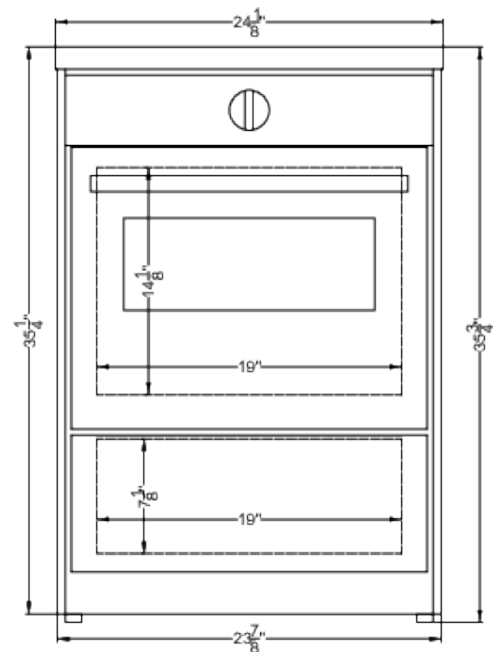

WEM665W Specifications:

Overview	
Height of Cabinet	35.75" (91 cm)
Width	24.13" (61 cm)
Depth	24.0" (61 cm)
Door	White
Cabinet	White
US Electrical Safety	ETL
Amps	40.0
Voltage/Frequency	220 V AC/60 Hz
Weight	150.0 lbs. (68 kg)
Parts & Labor Warranty	1 Year
UPC	761101145969
Electric Range	
Oven Capacity	2.92 cu.ft. (83 L)
Cooktop Surface	Glass
Element Type	Induction
Number of Elements	4
Element #1 Size	8.25" (21 cm)
Element #1 Wattage	2000.0
Element #2 Size	6.25" (16 cm)
Element #2 Wattage	1500.0
Element #3 Size	8.25" (21 cm)
Element #3 Wattage	2000.0
Element #4 Size	6.25" (16 cm)
Element #4 Wattage	1500.0
Burner Controls	Digital
Oven Controls	Dial
Oven Light	Yes
Cleaning Type	Manual
Oven Rack Qty	2
Oven Window	Yes
Oven Interior Height	14.0" (36 cm)
Oven Interior Width	19.0" (48 cm)
Oven Interior Depth	19.0" (48 cm)
Individual Indicator Lights	Yes
Storage Compartment	Yes
Broiler Location	Inside Oven

Front View