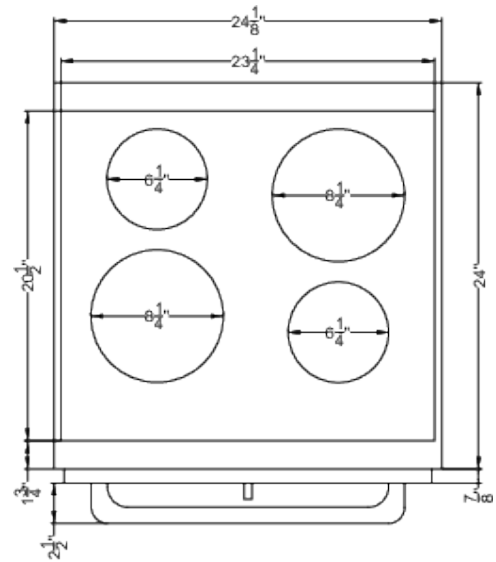

WEM665W Specifications:

Overview	
Height of Cabinet	35.75" (91 cm)
Width	24.13" (61 cm)
Depth	24.0" (61 cm)
Door	White
Cabinet	White
US Electrical Safety	ETL
Amps	40.0
Voltage/Frequency	220 V AC/60 Hz
Weight	150.0 lbs. (68 kg)
Parts & Labor Warranty	1 Year
UPC	761101145969
Electric Range	
Oven Capacity	2.92 cu.ft. (83 L)
Cooktop Surface	Glass
Element Type	Induction
Number of Elements	4
Element #1 Size	8.25" (21 cm)
Element #1 Wattage	2000.0
Element #2 Size	6.25" (16 cm)
Element #2 Wattage	1500.0
Element #3 Size	8.25" (21 cm)
Element #3 Wattage	2000.0
Element #4 Size	6.25" (16 cm)
Element #4 Wattage	1500.0
Burner Controls	Digital
Oven Controls	Dial
Oven Light	Yes
Cleaning Type	Manual
Oven Rack Qty	2
Oven Window	Yes
Oven Interior Height	14.0" (36 cm)
Oven Interior Width	19.0" (48 cm)
Oven Interior Depth	19.0" (48 cm)
Individual Indicator Lights	Yes
Storage Compartment	Yes
Broiler Location	Inside Oven