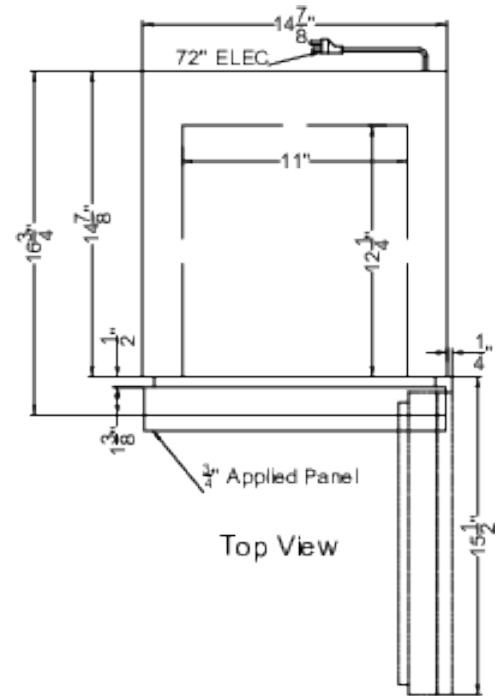

BIM26IFLHD Specifications:

Overview	
Height of Cabinet	24.5" (62 cm)
Height to Hinge Cap	25.0" (64 cm)
Width	14.88" (38 cm)
Width with Door Open	15.13" (38 cm)
Depth	16.75" (43 cm)
Depth with door at 90°	32.25" (82 cm)
Defrost Type	Manual
Door	Panel-Ready
Cabinet	Black
US Electrical Safety	ETL
Canadian Electrical Safety	ETL-C
Amps	1.2
Voltage/Frequency	115 V AC/60 Hz
Weight	50.0 lbs. (23 kg)
Parts & Labor Warranty	1 Year
Compressor Warranty	5 Years
UPC	761101144818
Icemaker	
Door Swing	LHD
Height Adjustable	No
Daily Ice Production	15.0 lbs. (7 kg)
Ice Storage Capacity	12.0 lbs. (5 kg)
Ice Shape	Crescent
Size of Cube	7/8" x 7/8" x 2-3/8"
Number of Ice Cube Sizes	1
Refrigerant Type	R600a
Refrigerant Amount	1.69 oz.
High Side PSI	120.0
Low Side PSI	55.0
Interior Height	12.25" (31 cm)
Interior Width	11.0" (28 cm)
Interior Depth	12.25" (31 cm)
Level Legs	4