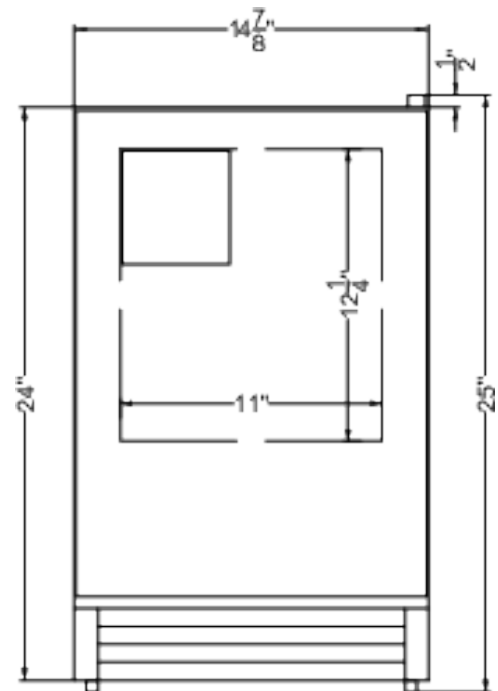

BIM26IFLHD

25" x 14.88" x 16.75" (H x W x D)

Built-in undercounter manual defrost icemaker with panel-ready door; no drain required

Highlights:

Panel-ready door lets you customize the unit for a seamless look that integrates into your kitchen

BIM26IFLHD Specifications:

Overview	
Height of Cabinet	24.5" (62 cm)
Height to Hinge Cap	25.0" (64 cm)
Width	14.88" (38 cm)
Width with Door Open	15.13" (38 cm)
Depth	16.75" (43 cm)
Depth with door at 90°	32.25" (82 cm)
Defrost Type	Manual
Door	Panel-Ready
Cabinet	Black
US Electrical Safety	ETL
Canadian Electrical Safety	ETL-C
Amps	1.2
Voltage/Frequency	115 V AC/60 Hz
Weight	50.0 lbs. (23 kg)
Parts & Labor Warranty	1 Year
Compressor Warranty	5 Years
UPC	761101144818
Icemaker	
Door Swing	LHD
Height Adjustable	No
Daily Ice Production	15.0 lbs. (7 kg)
Ice Storage Capacity	12.0 lbs. (5 kg)
Ice Shape	Crescent
Size of Cube	7/8" x 7/8" x 2-3/8"
Number of Ice Cube Sizes	1
Refrigerant Type	R600a
Refrigerant Amount	1.69 oz.
High Side PSI	120.0
Low Side PSI	55.0
Interior Height	12.25" (31 cm)
Interior Width	11.0" (28 cm)
Interior Depth	12.25" (31 cm)
Level Legs	4