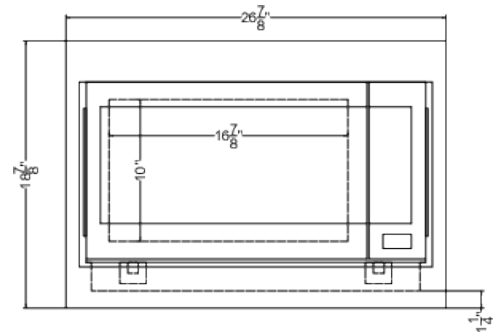

SMBI27TK27 Specifications:

Overview	
Height of Cabinet	18.88" (48 cm)
Width	26.88" (68 cm)
Depth	19.63" (50 cm)
Depth with door at 90°	39.88" (101 cm)
Capacity	2.2
Door	Stainless Steel
Cabinet	Black
US Electrical Safety	UL
Canadian Electrical Safety	ULC
Voltage/Frequency	115 V AC/60 Hz
Parts & Labor Warranty	1 Year
UPC	761101146676
Microwave	
Type	Built-In
Wattage	1200.0
Controls	Digital
Digital Display	Yes
Turntable	Yes
Turntable Diameter	16.5" (42 cm)
Specialized Cooking Buttons	Yes
Cutout Height	17.13" (44 cm)
Cutout Width	25.5" (65 cm)
Cutout Depth	22.75" (58 cm)
Interior Height	10.0" (25 cm)
Interior Width	16.88" (43 cm)
Interior Depth	17.0" (43 cm)

Front View