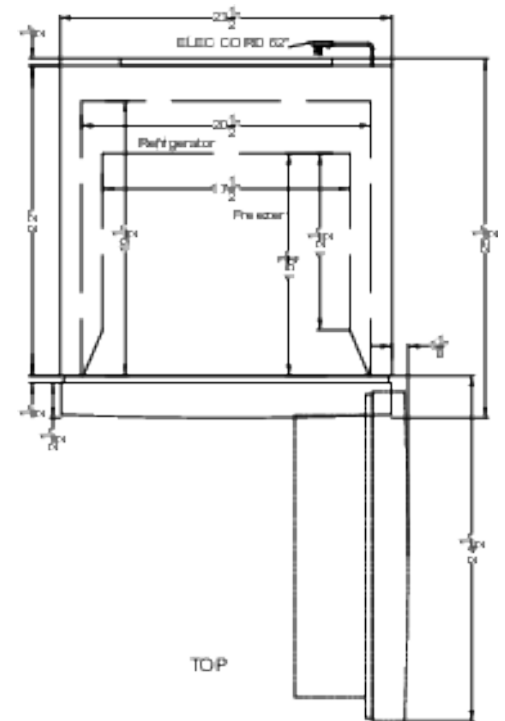

## FF1142PLLHD Specifications:

Overview	
Height of Cabinet	66.75" (170 cm)
Width	23.5" (60 cm)
Width with Door Open	24.63" (63 cm)
Depth	25.5" (65 cm)
Depth with door at 90°	50.0" (127 cm)
Capacity	11.6 cu.ft. (328 L)
Defrost Type	Frost-Free
Door	Stainless Look
Cabinet	Gray
US Electrical Safety	CSA
Canadian Electrical Safety	CSA-C
Energy Usage/Year	308.0kWh/year
Amps	2.5
Voltage/Frequency	115 V AC/60 Hz
Weight	121.0 lbs. (55 kg)
Parts & Labor Warranty	1 Year
Compressor Warranty	5 Years
UPC	761101107806
Refrigerator-Freezer	
Door Swing	LHD
Reversible	No
Adjustable Shelves	Yes
Crisper Qty	1
Crisper Finish	Transparent
Crisper Cover	Plastic
Interior Light	Yes
Refrigerator - Interior Height	40.63" (103 cm)
Refrigerator - Interior Width	20.5" (52 cm)
Refrigerator - Interior Depth	19.5" (50 cm)
Refrigerator - Shelf Type	Glass
Refrigerator - Shelf Qty	3
Refrigerator - Full Door Shelves	3
Freezer - Interior Height	16.75" (43 cm)
Freezer - Interior Width	17.5" (44 cm)
Freezer - Interior Depth	15.75" (40 cm)

Freezer - Shelf Type	Glass
Freezer - Full Door Shelves	2
Thermostat Type	Dial
Refrigerant Type	R600a
Refrigerant Amount	1.2 oz.
High Side PSI	250.0
Low Side PSI	88.0
Level Legs	2
Interior Height - Drawer 1	9.5" (24 cm)
Interior Width - Drawer 1	20.5" (52 cm)
Interior Depth - Drawer 1	16.0" (41 cm)
Compressor Step Height	9.5" (24 cm)
Compressor Step Width	20.5" (52 cm)
Compressor Step Depth	6.0" (15 cm)
Sound Level	32.6 dB