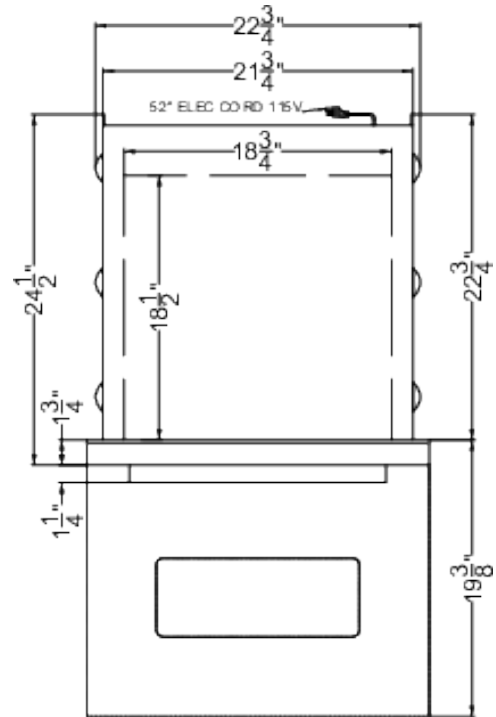

### Highlights:

115V operation with a pre-installed 3-prong cord included

Made in the USA

34 1/8" H x 22 3/8" W x 23" D cutout dimensions fit many pre-existing kitchen spaces

### Product Features:

24" Wide 115V Wall Oven	Electric wall oven sized for 34 1/8" H x 22 3/8" W cutouts with a power cord and plug included
Made in the USA	Designed and constructed domestically
110-120V Operation	Designed for installation in kitchens with a 115V/60Hz/20 amp connection
Power cord included	Ships with a pre-installed cord and standard NEMA 5-15 3-prong plug for easy installation (20 amp circuit required)
Classic fit	Sized to fit 34 1/8" H x 22 3/8" W cabinet cutouts, a popular replacement size rarely offered by other manufacturers
Large capacity	2.92 cu.ft. interior allows you to prepare large meals
White exterior finish	Classic design to suit any kitchen
Storage compartment	Bottom drop-down compartment is ideal for storing cookware, helping to free up space in your small kitchen
Oven window and interior lighting	Door includes a window and exterior on/off rocker light switch, making it easier to monitor your cooking without opening the door

## WEM715KW Specifications:

Overview	
Height of Cabinet	35.0" (89 cm)
Width	24.0" (61 cm)
Depth	24.5" (62 cm)
Depth with Handle	25.75" (65 cm)
Depth with door at 90°	42.13" (107 cm)
Capacity	2.92 cu.ft. (83 L)
Door	White
US Electrical Safety	CSA
Amps	14.6
Voltage/Frequency	115 V AC/60 Hz
Weight	135.0 lbs. (61 kg)
Parts & Labor Warranty	1 Year
UPC	761101103693
Electric Walloven	
Controls	Dial
Oven Light	Yes
Cooking Timer	Yes
Digital Clock	Yes
Cleaning Type	Manual
Oven Rack Qty	2
Oven Window	Yes
Interior Height	14.0" (36 cm)
Interior Width	18.75" (48 cm)
Interior Depth	18.5" (47 cm)
Cutout Height	34.18" (87 cm)
Cutout Width	22.38" (57 cm)
Cutout Depth	23.0" (58 cm)
Power Source	115V (cord included)