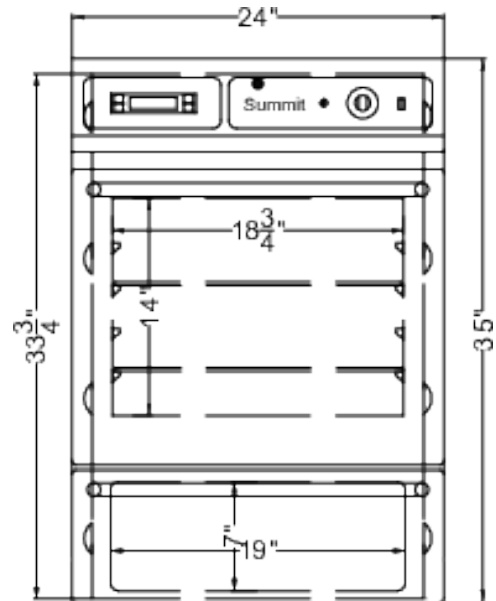

### Highlights:

115V operation with a pre-installed 3-prong cord included

Made in the USA

34 1/8" H x 22 3/8" W x 23" D cutout dimensions fit many pre-existing kitchen spaces

### Product Features:

24" Wide 115V Wall Oven	Electric wall oven sized for 34 1/8" H x 22 3/8" W cutouts with a power cord and plug included
Made in the USA	Designed and constructed domestically
110-120V Operation	Designed for installation in kitchens with a 115V/60Hz/20 amp connection
Power cord included	Ships with a pre-installed cord and standard NEMA 5-15 3-prong plug for easy installation (20 amp circuit required)
Classic fit	Sized to fit 34 1/8" H x 22 3/8" W cabinet cutouts, a popular replacement size rarely offered by other manufacturers
Large capacity	2.92 cu.ft. interior allows you to prepare large meals
White exterior finish	Classic design to suit any kitchen
Storage compartment	Bottom drop-down compartment is ideal for storing cookware, helping to free up space in your small kitchen
Oven window and interior lighting	Door includes a window and exterior on/off rocker light switch, making it easier to monitor your cooking without opening the door

## WEM715KW Specifications:

Overview	
Height of Cabinet	35.0" (89 cm)
Width	24.0" (61 cm)
Depth	24.5" (62 cm)
Depth with Handle	25.75" (65 cm)
Depth with door at 90°	42.13" (107 cm)
Capacity	2.92 cu.ft. (83 L)
Door	White
US Electrical Safety	CSA
Amps	14.6
Voltage/Frequency	115 V AC/60 Hz
Weight	135.0 lbs. (61 kg)
Parts & Labor Warranty	1 Year
UPC	761101103693
Electric Walloven	
Controls	Dial
Oven Light	Yes
Cooking Timer	Yes
Digital Clock	Yes
Cleaning Type	Manual
Oven Rack Qty	2
Oven Window	Yes
Interior Height	14.0" (36 cm)
Interior Width	18.75" (48 cm)
Interior Depth	18.5" (47 cm)
Cutout Height	34.18" (87 cm)
Cutout Width	22.38" (57 cm)
Cutout Depth	23.0" (58 cm)
Power Source	115V (cord included)

TOP VIEW

FRONT VIEW