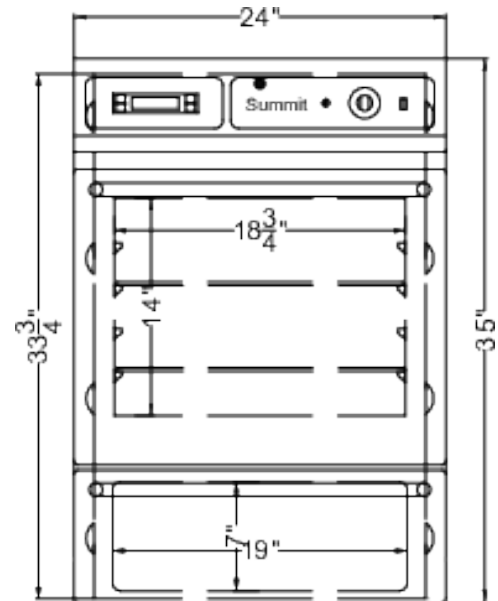

TEM715DK Specifications:

Overview	
Height of Cabinet	35.0" (89 cm)
Width	24.0" (61 cm)
Depth	24.5" (62 cm)
Depth with Handle	25.75" (65 cm)
Depth with door at 90°	42.13" (107 cm)
Capacity	2.92 cu.ft. (83 L)
Door	Black
US Electrical Safety	CSA
Amps	14.6
Voltage/Frequency	115 V AC/60 Hz
Weight	135.0 lbs. (61 kg)
Parts & Labor Warranty	1 Year
UPC	761101103662
Electric Walloven	
Controls	Dial
Oven Light	Yes
Cooking Timer	Yes
Digital Clock	Yes
Cleaning Type	Manual
Oven Rack Qty	2
Oven Window	Yes
Interior Height	14.0" (36 cm)
Interior Width	18.75" (48 cm)
Interior Depth	18.5" (47 cm)
Cutout Height	34.18" (87 cm)
Cutout Width	22.38" (57 cm)
Cutout Depth	23.0" (58 cm)
Power Source	115V (cord included)

FRONT VIEW