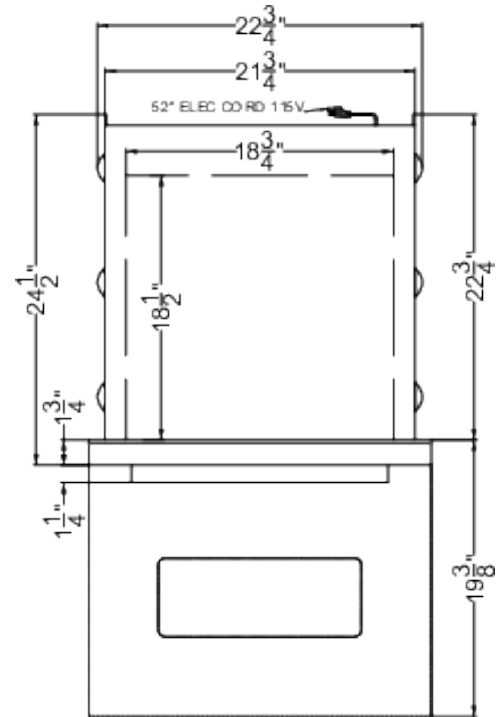

115V operation with a pre-installed 3-prong cord included

Made in the USA

34 1/8" H x 22 3/8" W x 23" D cutout dimensions fit many pre-existing kitchen spaces

Product Features:

24" Wide 115V Wall Oven	Electric wall oven sized for 34 1/8" H x 22 3/8" W cutouts with a power cord and plug included
Made in the USA	Designed and constructed domestically
110-120V Operation	Designed for installation in kitchens with a 115V/60Hz/20 amp connection
Power cord included	Ships with a pre-installed cord and standard NEMA 5-15 3-prong plug for easy installation (20 amp circuit required)
Classic fit	Sized to fit 34 1/8" H x 22 3/8" W cabinet cutouts, a popular replacement size rarely offered by other manufacturers
Large capacity	2.92 cu.ft. interior allows you to prepare large meals
Black glass oven door	Sleek black glass construction for an attractive look and easy cleanup
Storage compartment	Bottom drop-down compartment is ideal for storing cookware, helping to free up space in your small kitchen
Oven window and interior lighting	Door includes a window and exterior on/off rocker light switch, making it easier to monitor your cooking without opening the door

TEM715DK Specifications:

Overview	
Height of Cabinet	35.0" (89 cm)
Width	24.0" (61 cm)
Depth	24.5" (62 cm)
Depth with Handle	25.75" (65 cm)
Depth with door at 90°	42.13" (107 cm)
Capacity	2.92 cu.ft. (83 L)
Door	Black
US Electrical Safety	CSA
Amps	14.6
Voltage/Frequency	115 V AC/60 Hz
Weight	135.0 lbs. (61 kg)
Parts & Labor Warranty	1 Year
UPC	761101103662
Electric Walloven	
Controls	Dial
Oven Light	Yes
Cooking Timer	Yes
Digital Clock	Yes
Cleaning Type	Manual
Oven Rack Qty	2
Oven Window	Yes
Interior Height	14.0" (36 cm)
Interior Width	18.75" (48 cm)
Interior Depth	18.5" (47 cm)
Cutout Height	34.18" (87 cm)
Cutout Width	22.38" (57 cm)
Cutout Depth	23.0" (58 cm)
Power Source	115V (cord included)