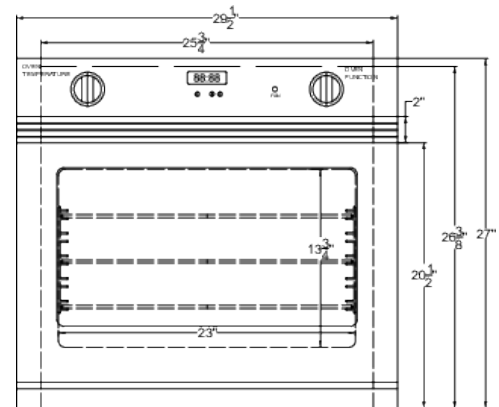

### Product Features:

30" wide gas wall oven	Deluxe design for wall installation in 26 5/8" H x 28" W x 24" D cutouts
Made in Italy	Designed and manufactured in Italy for Summit
Stainless steel construction	Professional style built to last with brushed stainless steel construction on the door and manifold
Professional handle	Solid tube handle in brushed stainless steel for a luxury look and strong grip
LP convertible	Unit comes set for natural gas but ships with an LP kit for easy conversion to propane connections
Large oven window	Extra wide glass window provides a full view of your cooking
Interior light	Stays on during the bake and broil process so you can observe your cooking progress at a glance
Convection function	Interior fan option offers more even convection heating, ideal for faster defrosting large dishes. Combine with the bake or broil function
Broil function	Broiler is located inside main cavity and can be accessed easily with its knob control

## SGWOGD30 Specifications:

Overview	
Height of Cabinet	27.0" (69 cm)
Width	29.5" (75 cm)
Depth	22.63" (57 cm)
Depth with Handle	24.63" (63 cm)
Depth with door at 90°	39.75" (101 cm)
Capacity	3.0 cu.ft. (85 L)
Door	Stainless Steel
Cabinet	Stainless Steel
US Electrical Safety	ETL
Canadian Electrical Safety	ETL-C
Amps	15.0
Voltage/Frequency	115 V AC/60 Hz
Weight	144.0 lbs. (65 kg)
Shipping Weight	164.0 lbs. (74 kg)
Parts & Labor Warranty	1 Year
UPC	761101064819
Gas Wolloven	
Ignition	Spark
LP Convertible	Yes
Oven Capacity	3.0
Controls	Dial
Oven Light	Yes
Cooking Timer	Yes
Cleaning Type	Manual
Oven Rack Qty	3
Oven Window	Yes
Interior Height	13.75" (35 cm)
Interior Width	23.0" (58 cm)
Interior Depth	16.0" (41 cm)
Cutout Height	26.63" (68 cm)
Cutout Width	28.0" (71 cm)
Cutout Depth	24.0" (61 cm)

TOP VIEW

FRONT VIEW  
GLASS WINDOW