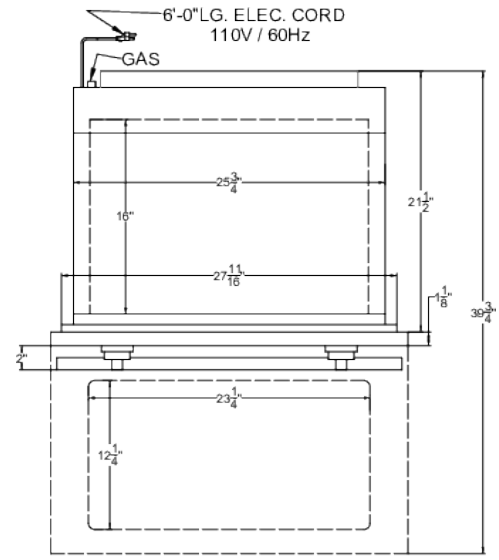

# SGWOGD30

27" x 29.5" x 22.63" (H x W x D)

30" wide stainless steel gas wall oven made in Italy with LP conversion kit included

### Product Features:

30" wide gas wall oven	Deluxe design for wall installation in 26 5/8" H x 28" W x 24" D cutouts
Made in Italy	Designed and manufactured in Italy for Summit
Stainless steel construction	Professional style built to last with brushed stainless steel construction on the door and manifold
Professional handle	Solid tube handle in brushed stainless steel for a luxury look and strong grip
LP convertible	Unit comes set for natural gas but ships with an LP kit for easy conversion to propane connections
Large oven window	Extra wide glass window provides a full view of your cooking
Interior light	Stays on during the bake and broil process so you can observe your cooking progress at a glance
Convection function	Interior fan option offers more even convection heating, ideal for faster defrosting large dishes. Combine with the bake or broil function
Broil function	Broiler is located inside main cavity and can be accessed easily with its knob control

## SGWOGD30 Specifications:

Overview	
Height of Cabinet	27.0" (69 cm)
Width	29.5" (75 cm)
Depth	22.63" (57 cm)
Depth with Handle	24.63" (63 cm)
Depth with door at 90°	39.75" (101 cm)
Capacity	3.0 cu.ft. (85 L)
Door	Stainless Steel
Cabinet	Stainless Steel
US Electrical Safety	ETL
Canadian Electrical Safety	ETL-C
Amps	15.0
Voltage/Frequency	115 V AC/60 Hz
Weight	144.0 lbs. (65 kg)
Shipping Weight	164.0 lbs. (74 kg)
Parts & Labor Warranty	1 Year
UPC	761101064819
Gas Wolloven	
Ignition	Spark
LP Convertible	Yes
Oven Capacity	3.0
Controls	Dial
Oven Light	Yes
Cooking Timer	Yes
Cleaning Type	Manual
Oven Rack Qty	3
Oven Window	Yes
Interior Height	13.75" (35 cm)
Interior Width	23.0" (58 cm)
Interior Depth	16.0" (41 cm)
Cutout Height	26.63" (68 cm)
Cutout Width	28.0" (71 cm)
Cutout Depth	24.0" (61 cm)