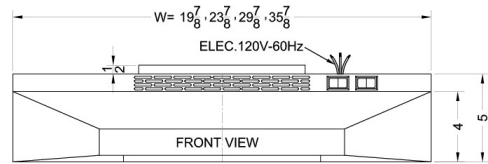

H1630W

5" x 30" x 18" (H x W x D)

30 inch wide convertible range hood for ducted or ductless use in white finish

Highlights:

30" wide range hood to match 30" ranges

Convertible from top or rear venting into non-vented recirculating mode

White finish and contemporary styling

Product Features:

30 inch width	Designed to match 30 inch ranges; also available in 20, 24, and 36 inch widths
Convertible range hood	Use top or rear venting or convert into non-vented recirculating mode
White finish	Black, bisque, and stainless steel also available
Two-speed fan	Variable speed for more ventilation options
Light	Switchable light offers more convenience in your kitchen
Aluminum-charcoal filter	Provides thorough filtering to reduce odors
Made in the USA	Solidly constructed for years of use
More sizes available	Additional sizes can be specially ordered (minimums apply)

H1630W Specifications:

Overview	
Height of Cabinet	5.0" (13 cm)
Width	30.0" (76 cm)
Depth	18.0" (46 cm)
Cabinet	White
Weight	15.0 lbs. (7 kg)
Shipping Weight	17.0 lbs. (8 kg)
Parts & Labor Warranty	1 Year
UPC	761101007861

MODEL NO.	WIDTH
1600EZVx20	19 7/8"
1600EZVx24	23 7/8"
1600EZVx30	29 7/8"
1600EZVx36	35 7/8"