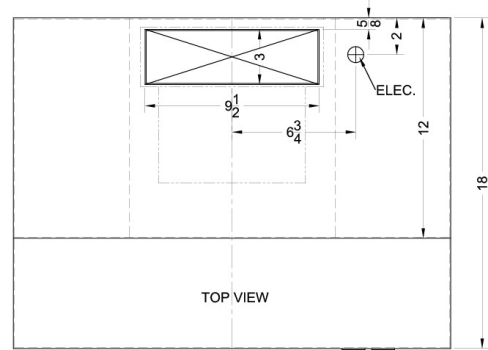

H1630W Specifications:

Overview	
Height of Cabinet	5.0" (13 cm)
Width	30.0" (76 cm)
Depth	18.0" (46 cm)
Cabinet	White
Weight	15.0 lbs. (7 kg)
Shipping Weight	17.0 lbs. (8 kg)
Parts & Labor Warranty	1 Year
UPC	761101007861

MODEL NO.	WIDTH
1600EZVx20	19 7/8"
1600EZVx24	23 7/8"
1600EZVx30	29 7/8"
1600EZVx36	35 7/8"