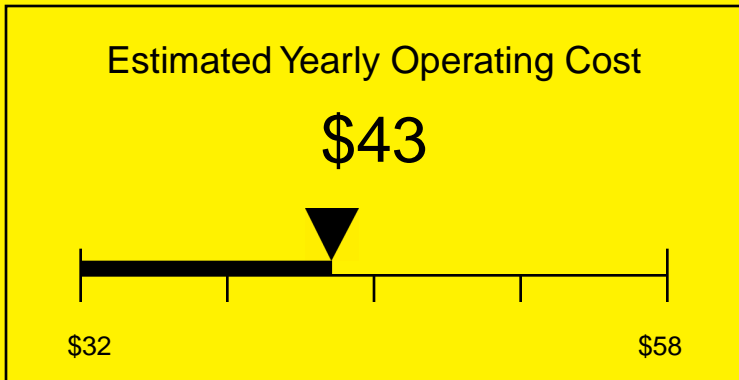

ENERGYGUIDE

REFRIGERATOR
Defrost: Automatic

FF6BSSHV
5.5 Cubic Feet

Compare the energy use of this product with others
before you buy

Your cost will depend on your utility rates

Based on a 2007 U.S. Government national average cost of 10.65 cents per kWh for electricity. Your actual operating cost will vary depending on your local utility rates and your use of the product.