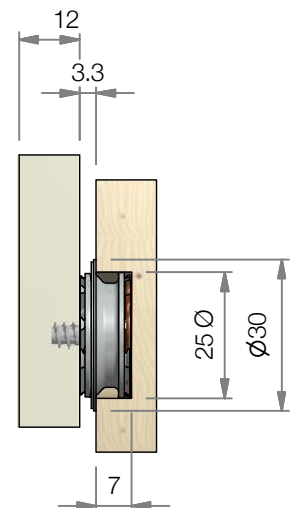

VL-03 & VL-03H Very Low Profile clip set

 <p>VL-03 (5kg)</p> <p>VL-03H (10kg)</p>	<p>USE WITH: Fastmount (FM) Super-groove adhesive</p>	<p>INSTALL WITH: VL-CP3</p> 
<p>INSTALLATION STEPS</p>		

1 Exploded view of typical installation (adhesive fix)

2 Section through installed clip

3 Exploded view showing center point marker, install option

4 Section through recessed installation

MORE INFO: Setout Guide TD-02 Product sheet VL-03