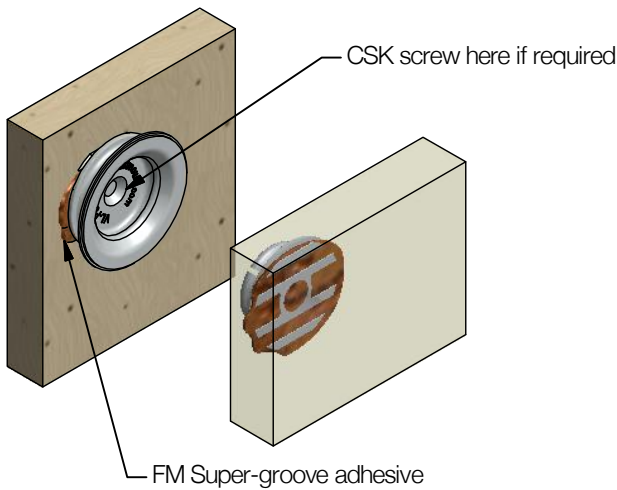

VL-03 & VL-03H Very Low Profile clip set

 <p>VL-03 (5kg)</p> <p>VL-03H (10kg)</p>	<p>USE WITH: Fastmount (FM) Super-groove adhesive</p>	<p>INSTALL WITH: VL-CP3</p> 
<p>INSTALLATION STEPS</p>		

1 Exploded view of typical installation (adhesive fix)

2 Section through installed clip

3 Exploded view showing center point marker, install option

4 Section through recessed installation

MORE INFO: Setout Guide TD-02 Product sheet VL-03