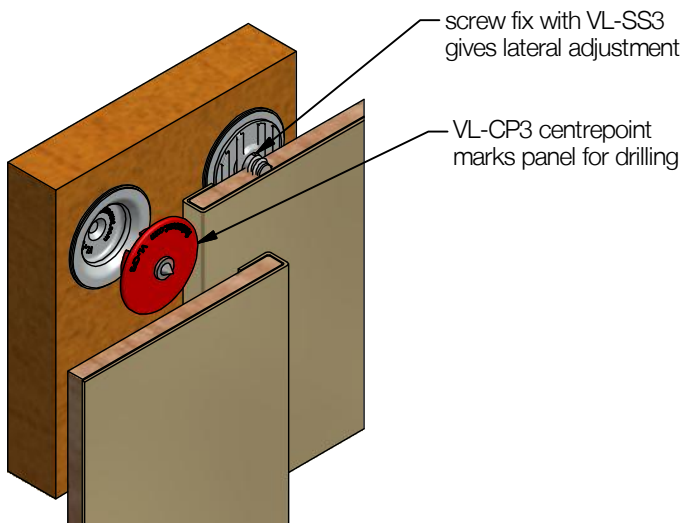

VL-03 & VL-03H Very Low Profile clip set

 <p>VL-03 (5kg)</p> <p>VL-03H (10kg)</p>	<p>USE WITH: Fastmount (FM) Super-groove adhesive</p>	<p>INSTALL WITH: VL-CP3</p> 
<p>INSTALLATION STEPS</p>		

1 Exploded view of typical installation (adhesive fix)

2 Section through installed clip

3 Exploded view showing center point marker, install option

4 Section through recessed installation

MORE INFO: Setout Guide TD-02 Product sheet VL-03