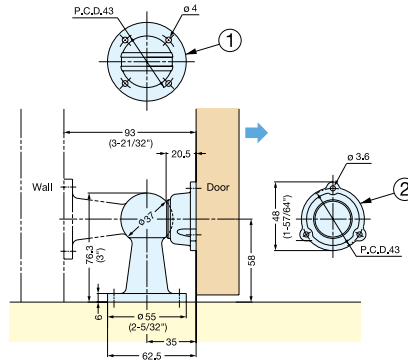

DOOR STOP & HOLDER

SMDH

- Holds door in opened position with strong magnet.
- Can be mounted on either floor or wall.

Anchor Bolt Fixing Accessories (Optional)

Item No.
ANCHOR-SMDH

Item No.	Magnetic Force	Weight (g)	Box (pcs)	Carton (pcs)
SMDH/IVY	14 (30.8 lbs)	140	10	100
SMDH/BRN				

No.	Material	Color
①	Polycarbonate	Brown (BRN), Ivory (IVY)
②	ABS	

DOOR STOP & HOLDER

KMDH

- Holds door in opened position with strong magnet.
- Can be mounted on either floor or wall.

Anchor Bolt Fixing Accessories (Optional)

Item No.
ANCHOR-KMDH

Item No.	Magnetic Force	Weight (g)	Box (pcs)	Carton (pcs)
KMDH/IVY	12 (26.4 lbs)	100	10	100
KMDH/BRN				

No.	Material	Color
①	Polyamide	Brown (BRN), Ivory (IVY)
②		

STEP-ON DOOR HOLDER

No.	Part Name	Material	Color
①	Body	Plastic	Brown, Ivory
②	Bottom	Rubber	Brown