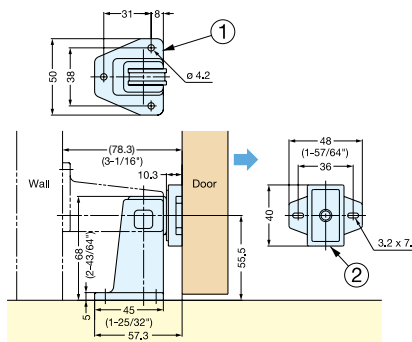

DOOR STOP & HOLDER

KMDH

- Holds door in opened position with strong magnet.
- Can be mounted on either floor or wall.

Anchor Bolt Fixing Accessories (Optional)

Item No.
ANCHOR-KMDH

Item No.	Magnetic Force	Weight (g)	Box (pcs)	Carton (pcs)
KMDH/IVY	12 (26.4 lbs)	100	10	100
KMDH/BRN				

No.	Material	Color
①	Polyamide	Brown (BRN), Ivory (IVY)
②