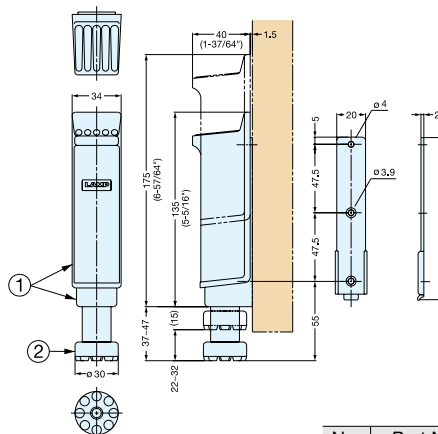

DOOR STOP & HOLDER

SMDH

- Holds door in opened position with strong magnet.
- Can be mounted on either floor or wall.

Anchor Bolt Fixing Accessories (Optional)

Item No.
ANCHOR-SMDH

Item No.	Magnetic Force	Weight (g)	Box (pcs)	Carton (pcs)
SMDH/IVY	14 (30.8 lbs)	140	10	100
SMDH/BRN				

Item No.
ANCHOR-KMDH

Item No.	Magnetic Force	Weight (g)	Box (pcs)	Carton (pcs)
KMDH/IVY	12 (26.4 lbs)	100	10	100
KMDH/BRN				

No.	Material	Color
①	Polyamide	Brown (BRN), Ivory (IVY)
②		

STEP-ON DOOR HOLDER

SODH

- Holds door in any position.
- Easy to operate. Simply step on the top to hold or release the door.
- Easy installation, mount the bracket and slide-in the body.

Item No.	Weight (g)	Box (pc)	Carton (pcs)
SODH	215	10	50

No.	Part Name	Material	Color
①	Body	Plastic	Brown, Ivory
②	Bottom	Rubber	Brown