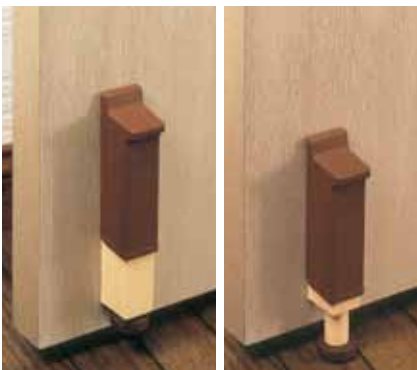

DOOR STOP & HOLDER

SMDH

- Holds door in opened position with strong magnet.
- Can be mounted on either floor or wall.

Anchor Bolt Fixing Accessories (Optional)

Item No.
ANCHOR-SMDH

Item No.	Magnetic Force	Weight (g)	Box (pcs)	Carton (pcs)
SMDH/IVY	14 (30.8 lbs)	140	10	100
SMDH/BRN				

No.	Material	Color
①	Polycarbonate	Brown (BRN), Ivory (IVY)
②	ABS	

DOOR STOP & HOLDER

KMDH

- Holds door in opened position with strong magnet.
- Can be mounted on either floor or wall.

Anchor Bolt Fixing Accessories (Optional)

Item No.
ANCHOR-KMDH

Item No.	Magnetic Force	Weight (g)	Box (pcs)	Carton (pcs)
KMDH/IVY	12 (26.4 lbs)	100	10	100
KMDH/BRN				

No.	Material	Color
①	Polyamide	Brown (BRN), Ivory (IVY)
②		

STEP-ON DOOR HOLDER

SODH

- Holds door in any position.
- Easy to operate. Simply step on the top to hold or release the door.
- Easy installation, mount the bracket and slide-in the body.

Item No.	Weight (g)	Box (pc)	Carton (pcs)
SODH	215	10	50