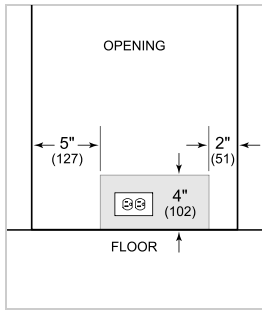

PRODUCT SPECIFICATIONS

Model	DEU1550W
Dimensions	15"W x 34 1/2"H x 23 1/8"D
Door Clearance	17 1/2"
Weight	131 lbs
Electrical Supply	115 VAC, 60 Hz
Electrical Service	15 amp dedicated circuit
Wine Storage Capacity	24 Bottles

ELECTRICAL