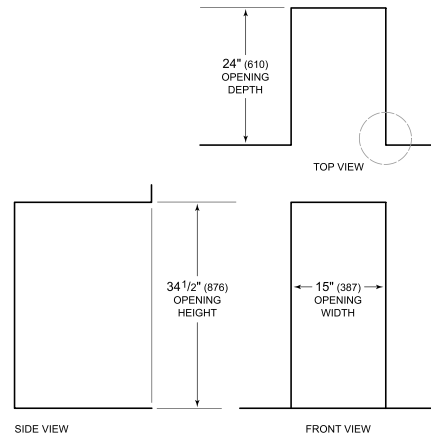

STANDARD INSTALLATION