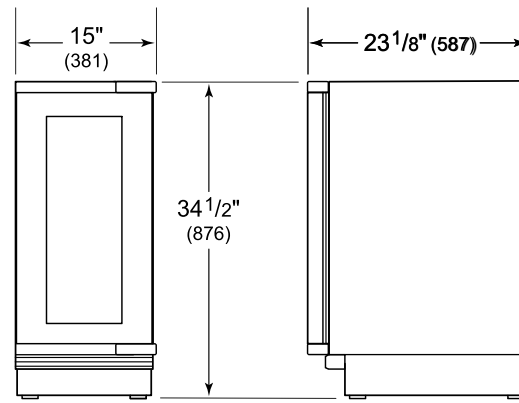

DIMENSIONS