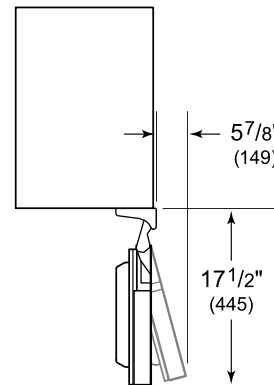

HEIGHT DIMENSIONS ± 1/2" (13)