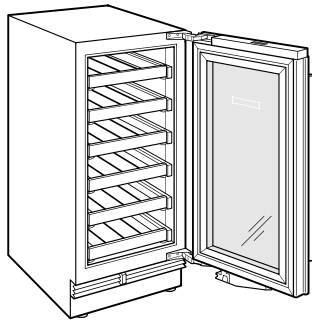

INTERIOR VIEW