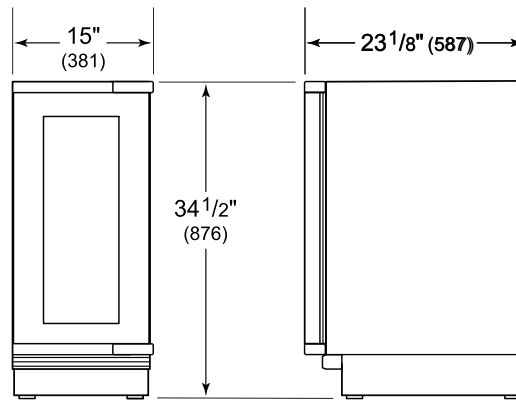

DIMENSIONS