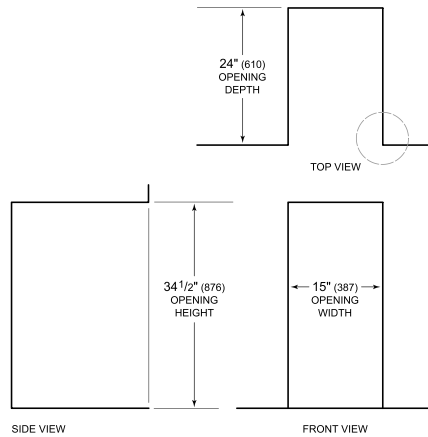

STANDARD INSTALLATION