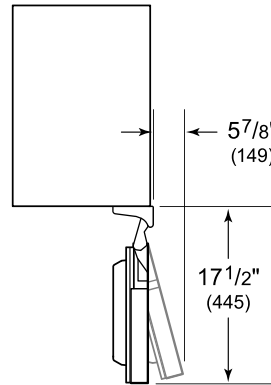

HEIGHT DIMENSIONS ± 1/2" (13)