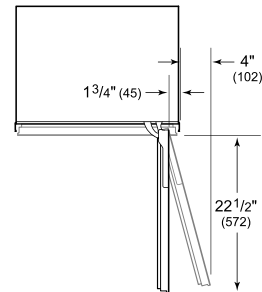

PRODUCT SPECIFICATIONS

Model	DEC2450W
Dimensions	24"W x 84"H x 24"D
Door Clearance	22 1/2"
Weight	410 lbs
Electrical Supply	115 VAC, 60 Hz
Electrical Service	15 amp dedicated circuit
Wine Storage Capacity	102 Bottles

ELECTRICAL

NOTE: The electrical outlet must be positioned with the grounding prong to the right of the thinner blades.

PANEL SPECIFICATIONS For complete panels specifications including width/height, weight requirements and thickness requirements visit subzero-wolf.com/reveal.

NOTE: Dimensions in parenthesis are in millimeters unless otherwise specified

INTERIOR VIEW

This illustration is intended for interior reference only and may not represent the exterior of the model being specified.

DIMENSIONS

*HEIGHT DIMENSION ± 1/2" (13)

STANDARD INSTALLATION

SIDE VIEW

FRONT VIEW