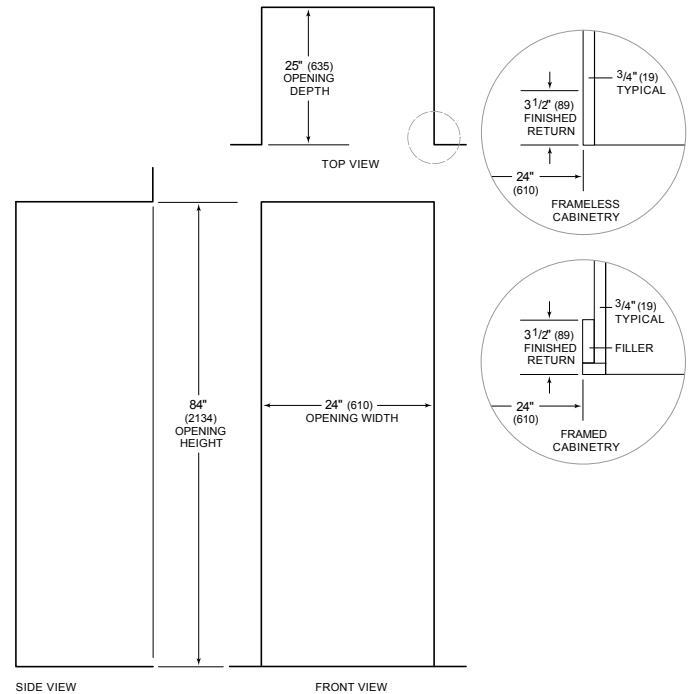

STANDARD INSTALLATION