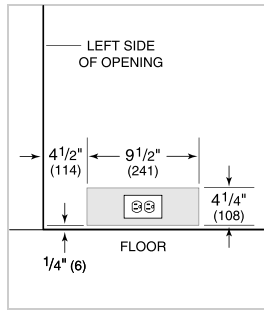

PRODUCT SPECIFICATIONS

Model	DEC2450W
Dimensions	24"W x 84"H x 24"D
Door Clearance	22 1/2"
Weight	410 lbs
Electrical Supply	115 VAC, 60 Hz
Electrical Service	15 amp dedicated circuit
Wine Storage Capacity	102 Bottles

ELECTRICAL