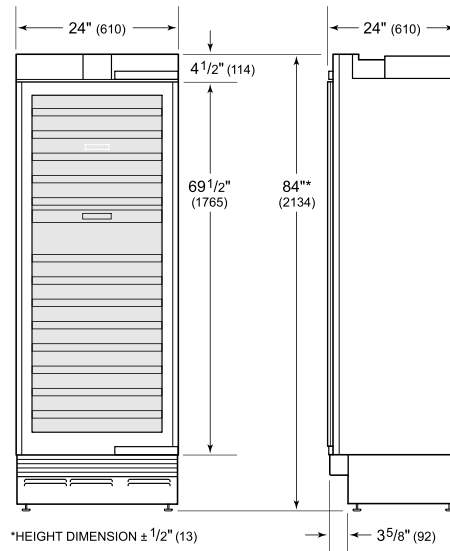

DIMENSIONS

*HEIGHT DIMENSION ± 1/2" (13)