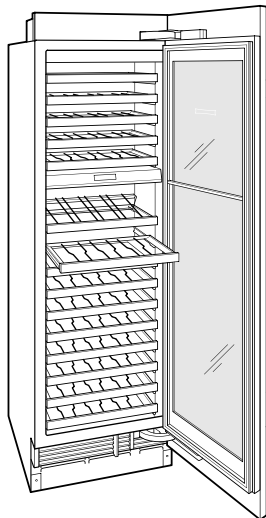

INTERIOR VIEW