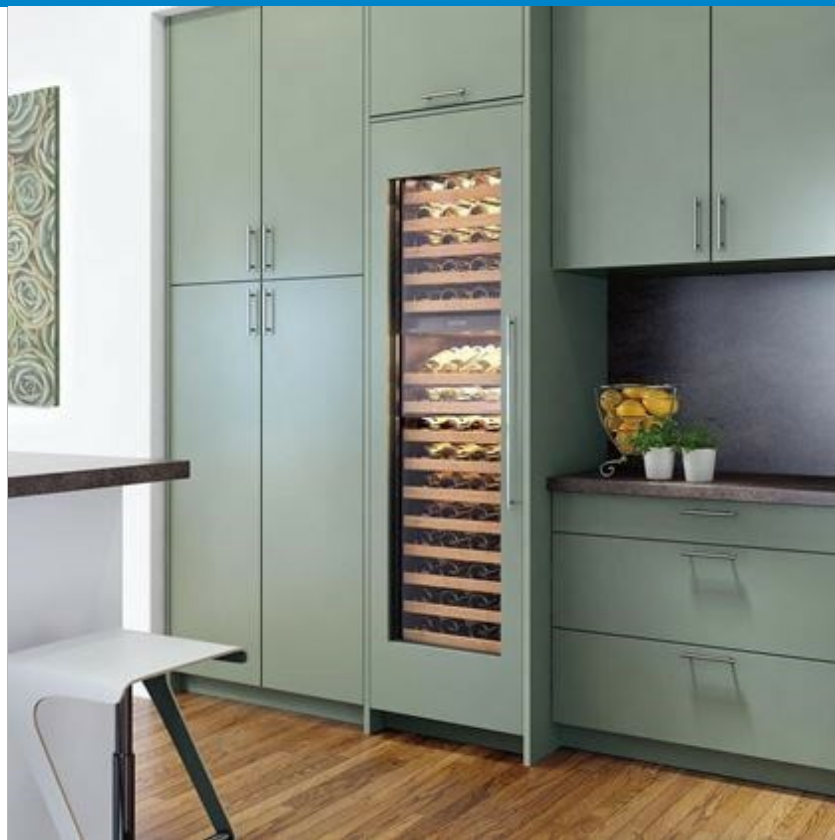

Full-extension wine racks provide easy access to standard-size bottles, half bottles, and magnums without agitating others

UV-resistant glass door shields wine from harmful light

Inventory tile system aids collection organization

Wi-Fi enabled features allow for remote control of independent temperatures zones, provide important door-ajar notifications, and assist with remote service diagnostics—all from your mobile device

Sub-Zero offers an industry-leading full two-year warranty on appliances, along with a full five-year sealed system warranty and a limited twelve-year sealed system warranty

Accepts custom panels for an integrated look within cabinetry or stainless-steel accessory panels and handles to match other Sub-Zero, Wolf, and Cove products

ACCESSORIES

24" Bulk Storage Drawer

Dessert Wine Rack

Door Lock Kit

Reduced Toekick Divider

Stainless Steel Side Panel

Wine Inventory Tiles

Wine Inventory Tiles - Writable

Dual Installation Kits

Solid Panel Ready Door

Stainless Steel Dual Installation Kickplates

Stainless Steel Door Panels With Pro Handle

Stainless Steel Door Panels With Tubular Handle

Stainless Steel Pro and Tubular Handles

Accessories are available through an authorized dealer.
For local dealer information, visit subzero-wolf.com/locator.

HANDLE ACCESSORIES

PRO

TUBULAR