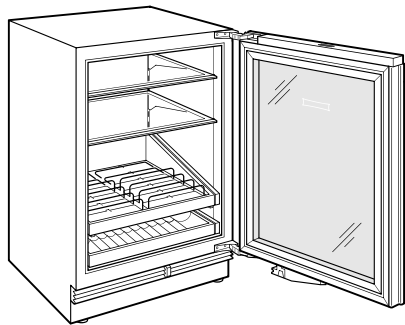

INTERIOR VIEW