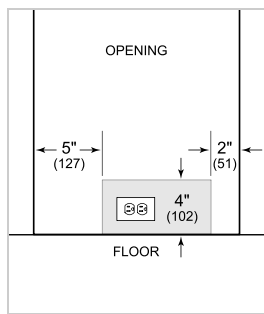

PRODUCT SPECIFICATIONS

Model	DEU2450BG
Dimensions	24"W x 34 1/2"H x 23 1/8"D
Door Clearance	26 1/2"
Weight	146 lbs
Refrigerator Capacity	5.5 cu. ft.
Electrical Supply	115 VAC, 60 Hz
Electrical Service	15 amp dedicated circuit
Wine Storage Capacity	8 Bottles
Receptacle	3-prong grounding-type

ELECTRICAL