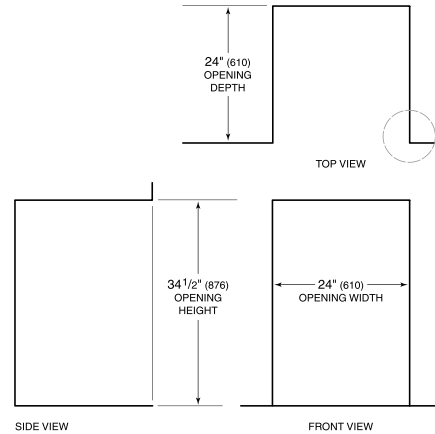

STANDARD INSTALLATION