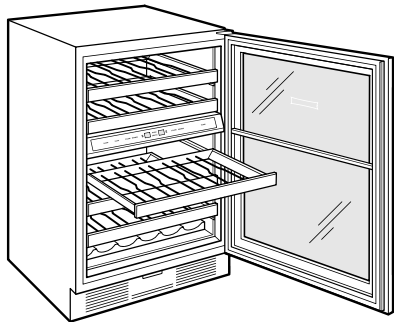

INTERIOR VIEW