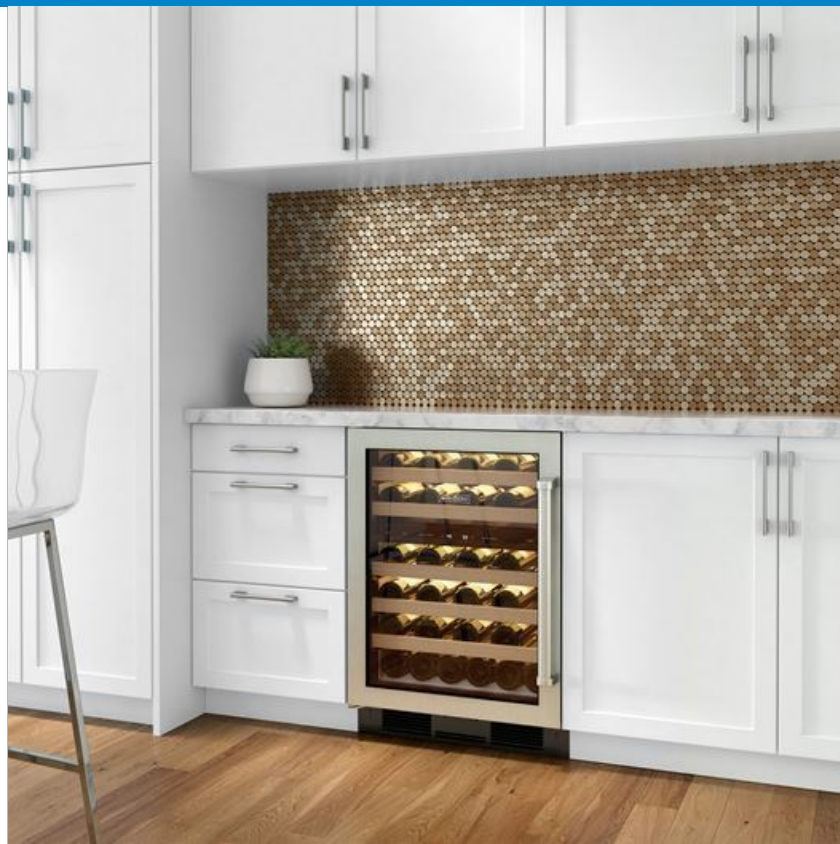

UW-24/S

FEATURES

Offers any-occasion-46-bottle capacity

Store reds and whites in separate temperature zones that keep wines at proper serving temperatures, within one degree of setpoint

Maintains constant, moderate humidity with dual evaporators so corks do not dry out

Shields wine from aging with UV-resistant glass door

Select the wine you want without agitating others with textured roller-glide shelves that do not vibrate

Locks in cold air to ensure freshness with magnetic door seals

Locate your favorite bottles easily with LED lighting

Organize your collection with our inventory tile system

Connects to your home security system

ACCESSORIES

Dessert Wine Rack

Dual Installation Kit

Lock Kit

Undercounter Black Dual Kickplate

Undercounter Door Lock Kit

Undercounter Dual Lock Kit

Undercounter Silver Dual Kickplate

Undercounter Silver Kickplate

Undercounter Solid Overlay Door

Wine Inventory Tiles

Wine Inventory Tiles - Writable

Accessories are available through an authorized dealer.
For local dealer information, visit subzero-wolf.com/locator.

HANDLE OPTIONS

PRO

TUBULAR