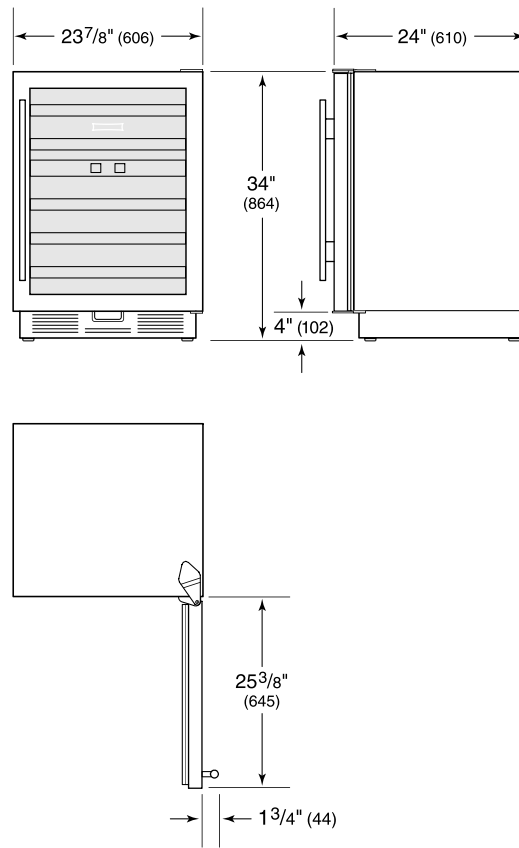

DIMENSIONS