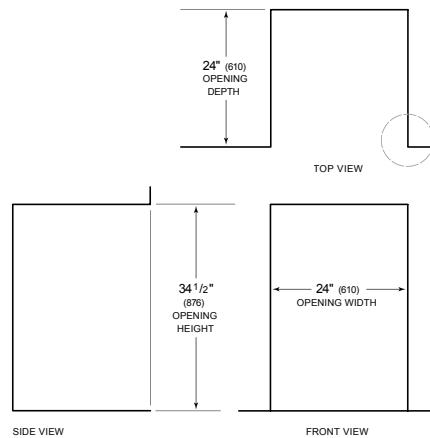

STANDARD INSTALLATION