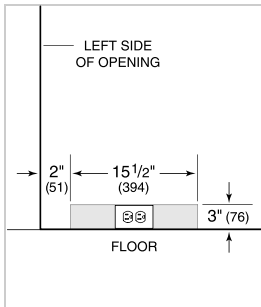

PRODUCT SPECIFICATIONS

Model	UW-24/S
Dimensions	23 7/8"W x 34"H x 24"D
Door Clearance	25 3/8"
Weight	195 lbs
Electrical Supply	115 VAC, 60 Hz
Electrical Service	15 amp dedicated circuit
Wine Storage Capacity	46 Bottles

ELECTRICAL