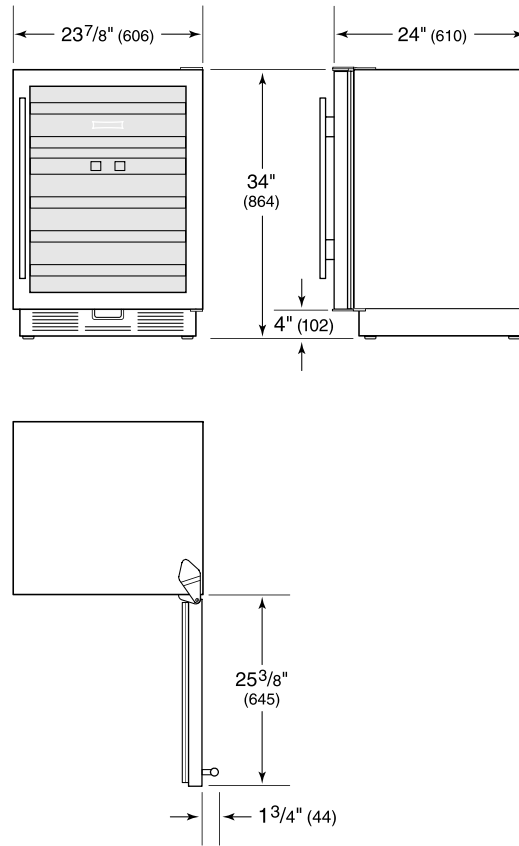

DIMENSIONS