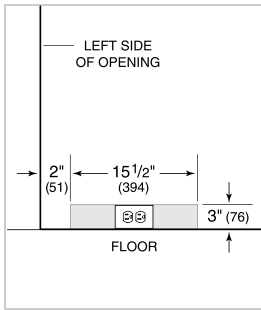

PRODUCT SPECIFICATIONS

Model	UW-24/O
Dimensions	23 7/8"W x 34"H x 24"D
Door Clearance	25 3/8"
Weight	195 lbs
Electrical Supply	115 VAC, 60 Hz
Electrical Service	15 amp dedicated circuit
Wine Storage Capacity	46 Bottles

ELECTRICAL