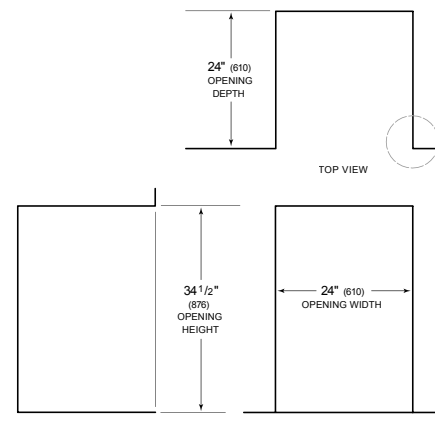

### REFRIGERATOR

- 1 adjustable wine storage rack
- 3 glass shelves (2 adjustable; 1 stationary)
- 1 storage bin

**PRODUCT SPECIFICATIONS**

Model	UC-24BG/S
Dimensions	23 7/8"W x 34"H x 24"D
Door Clearance	23 3/8"
Weight	130 lbs
Refrigerator Capacity	6 cu. ft.
Electrical Supply	115 VAC, 60 Hz
Electrical Service	15 amp dedicated circuit
Wine Storage Capacity	8 Bottles

**ELECTRICAL**

NOTE: Dimensions in parenthesis are in millimeters unless otherwise specified

**INTERIOR VIEW**

This illustration is intended for interior reference only and may not represent the exterior of the model being specified.

**DIMENSIONS**

**STANDARD INSTALLATION**

NOTE: 3 1/2" (89) finished returns will be visible and should be finished to match cabin