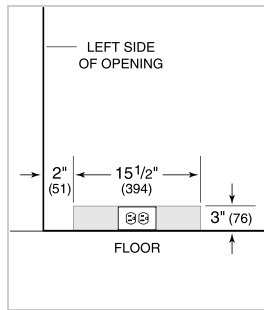

### REFRIGERATOR

- 1 adjustable wine storage rack
- 3 glass shelves (2 adjustable; 1 stationary)
- 1 storage bin

**PRODUCT SPECIFICATIONS**

Model	UC-24BG/S
Dimensions	23 7/8"W x 34"H x 24"D
Door Clearance	23 3/8"
Weight	130 lbs
Refrigerator Capacity	6 cu. ft.
Electrical Supply	115 VAC, 60 Hz
Electrical Service	15 amp dedicated circuit
Wine Storage Capacity	8 Bottles

**ELECTRICAL**

NOTE: Dimensions in parenthesis are in millimeters unless otherwise specified

**INTERIOR VIEW**

This illustration is intended for interior reference only and may not represent the exterior of the model being specified.