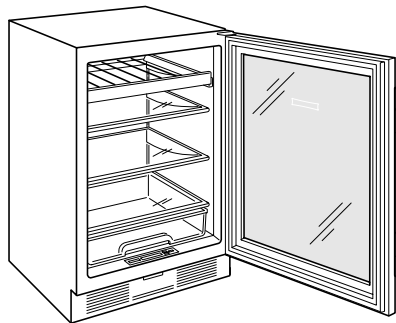

## FEATURES

- Controls temperature within one degree of setpoint
- Locks in cold air to ensure freshness with magnetic door seals
- Store seven 750-ml wine bottles on each smooth roller-glide shelf
- Keeps dairy, produce, and other perishables at their optimal temperature
- Control brightness of interior
- Display beverages via a single, triple-pane and UV-resistant glass door
- Gain storage flexibility with one stationary and two adjustable shelves
- Locate items quickly with clear storage bin

### REFRIGERATOR

- 1 adjustable wine storage rack
- 3 glass shelves (2 adjustable; 1 stationary)
- 1 storage bin

**PRODUCT SPECIFICATIONS**

Model	UC-24BG/S
Dimensions	23 7/8"W x 34"H x 24"D
Door Clearance	23 3/8"
Weight	130 lbs
Refrigerator Capacity	6 cu. ft.
Electrical Supply	115 VAC, 60 Hz
Electrical Service	15 amp dedicated circuit
Wine Storage Capacity	8 Bottles

**ELECTRICAL**

NOTE: Dimensions in parenthesis are in millimeters unless otherwise specified

**INTERIOR VIEW**

This illustration is intended for interior reference only and may not represent the exterior of the model being specified.