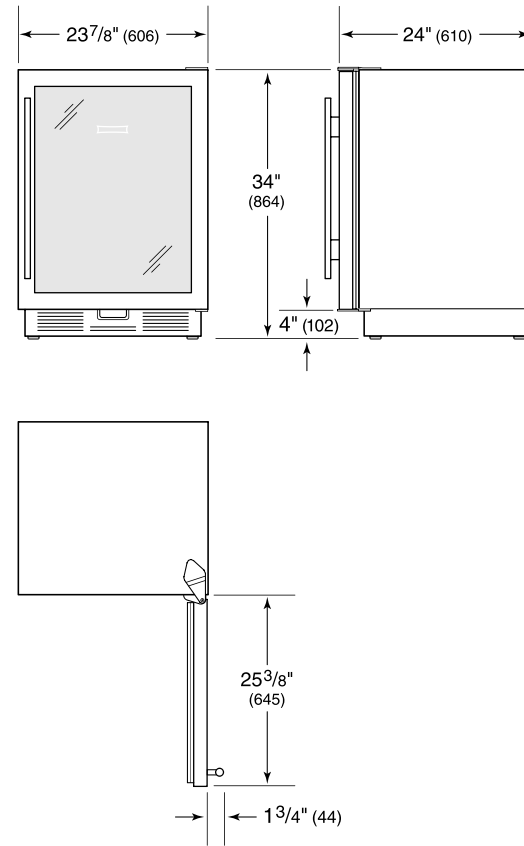

### REFRIGERATOR

- 1 adjustable wine storage rack
- 3 glass shelves (2 adjustable; 1 stationary)
- 1 storage bin

**PRODUCT SPECIFICATIONS**

Model	UC-24BG/S
Dimensions	23 7/8"W x 34"H x 24"D
Door Clearance	23 3/8"
Weight	130 lbs
Refrigerator Capacity	6 cu. ft.
Electrical Supply	115 VAC, 60 Hz
Electrical Service	15 amp dedicated circuit
Wine Storage Capacity	8 Bottles

**ELECTRICAL**

NOTE: Dimensions in parenthesis are in millimeters unless otherwise specified

**INTERIOR VIEW**

This illustration is intended for interior reference only and may not represent the exterior of the model being specified.

**DIMENSIONS**

**STANDARD INSTALLATION**

NOTE: 3 1/2" (89) finished returns will be visible and should be finished to match cabin