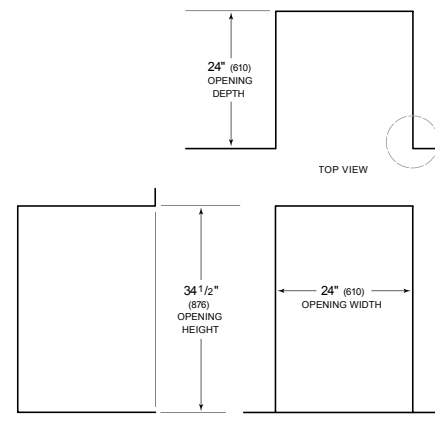

PRODUCT SPECIFICATIONS

Model	UC-24BG/O
Dimensions	23 7/8"W x 34"H x 24"D
Door Clearance	23 3/8"
Weight	130 lbs
Refrigerator Capacity	6 cu. ft.
Electrical Supply	115 VAC, 60 Hz
Electrical Service	15 amp dedicated circuit
Wine Storage Capacity	8 Bottles

ELECTRICAL

NOTE: Dimensions in parenthesis are in millimeters unless otherwise specified

INTERIOR VIEW

This illustration is intended for interior reference only and may not represent the exterior of the model being specified.

DIMENSIONS

STANDARD INSTALLATION

NOTE: 3 1/2" (89) finished returns will be visible and should be finished to match cabin