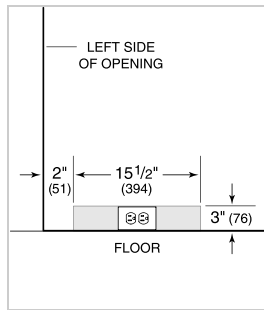

PRODUCT SPECIFICATIONS

Model	UC-24BG/O
Dimensions	23 7/8"W x 34"H x 24"D
Door Clearance	23 3/8"
Weight	130 lbs
Refrigerator Capacity	6 cu. ft.
Electrical Supply	115 VAC, 60 Hz
Electrical Service	15 amp dedicated circuit
Wine Storage Capacity	8 Bottles

ELECTRICAL

NOTE: Dimensions in parenthesis are in millimeters unless otherwise specified

INTERIOR VIEW

This illustration is intended for interior reference only and may not represent the exterior of the model being specified.