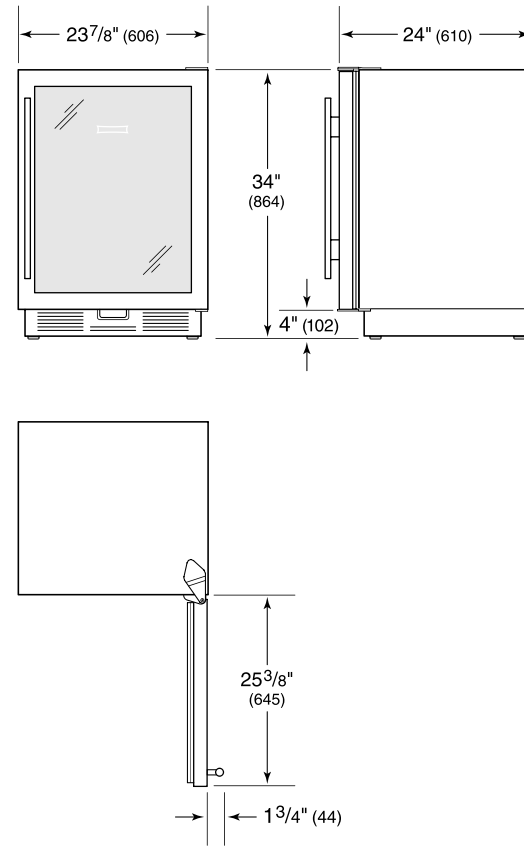

PRODUCT SPECIFICATIONS

Model	UC-24BG/O
Dimensions	23 7/8"W x 34"H x 24"D
Door Clearance	23 3/8"
Weight	130 lbs
Refrigerator Capacity	6 cu. ft.
Electrical Supply	115 VAC, 60 Hz
Electrical Service	15 amp dedicated circuit
Wine Storage Capacity	8 Bottles

ELECTRICAL

NOTE: Dimensions in parenthesis are in millimeters unless otherwise specified

INTERIOR VIEW

This illustration is intended for interior reference only and may not represent the exterior of the model being specified.

DIMENSIONS

STANDARD INSTALLATION

NOTE: 3 1/2" (89) finished returns will be visible and should be finished to match cabin