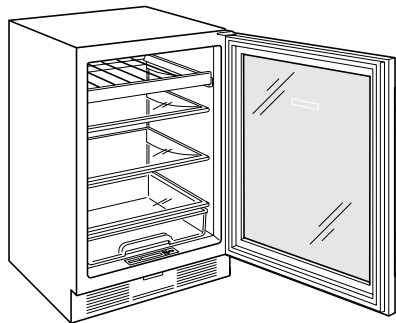

Store seven 750-ml wine bottles on each smooth roller-glide shelf

Keeps dairy, produce, and other perishables at their optimal temperature

Control brightness with soft-on LED lighting

Display beverages via a single, triple-pane and UV-resistant glass door

Accessories are available through an authorized dealer.
For local dealer information, visit subzero-wolf.com/locator.

HANDLE ACCESSORIES

PRO

TUBULAR

PRODUCT DETAILS

REFRIGERATOR

- 1 adjustable wine storage rack
- 3 glass shelves (2 adjustable; 1 stationary)
- 1 storage bin

PRODUCT SPECIFICATIONS

Model	UC-24BG/O
Dimensions	23 7/8"W x 34"H x 24"D
Door Clearance	23 3/8"
Weight	130 lbs
Refrigerator Capacity	6 cu. ft.
Electrical Supply	115 VAC, 60 Hz
Electrical Service	15 amp dedicated circuit
Wine Storage Capacity	8 Bottles

ELECTRICAL

NOTE: Dimensions in parenthesis are in millimeters unless otherwise specified

INTERIOR VIEW

This illustration is intended for interior reference only and may not represent the exterior of the model being specified.